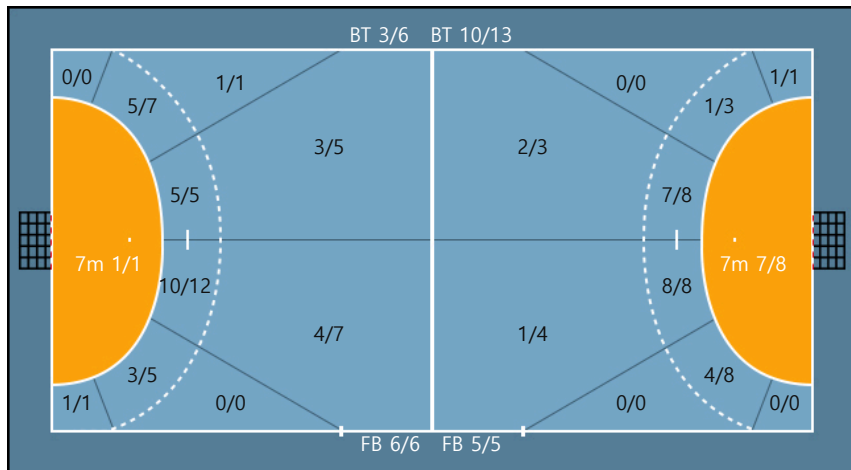

Missed: 1

29. 유소정		
4/4	0/0	2/3
0/0	0/0	0/1
0/0	0/0	0/0

Missed: 1 Blocked: 1

Team

Goals / Shots

Team		
13/13	2/2	8/9
0/0	0/0	1/3
4/4	3/5	2/2

Missed: 3 Post: 3 Blocked: 1

Offense