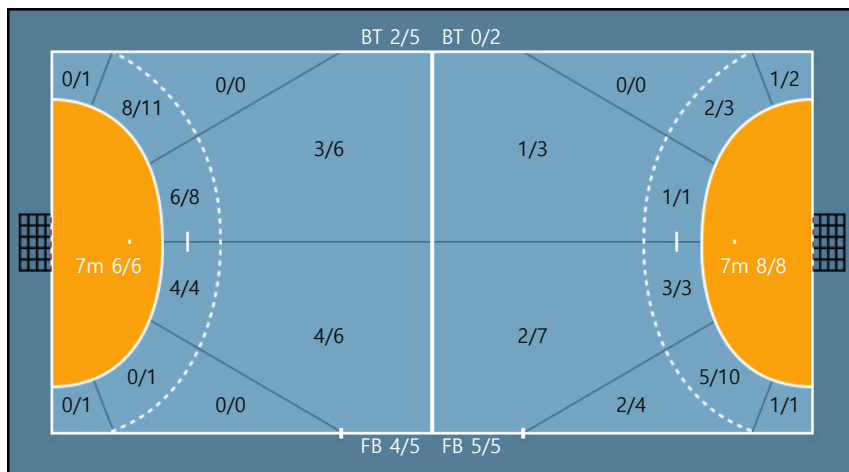

Team

Goals / Shots

Team		
8/8	2/2	5/6
0/1	0/1	3/4
4/5	2/4	7/8

Missed: 1 Post: 4 Blocked: 1

Offense

Defense

Goalkeepers

Goals / Shots