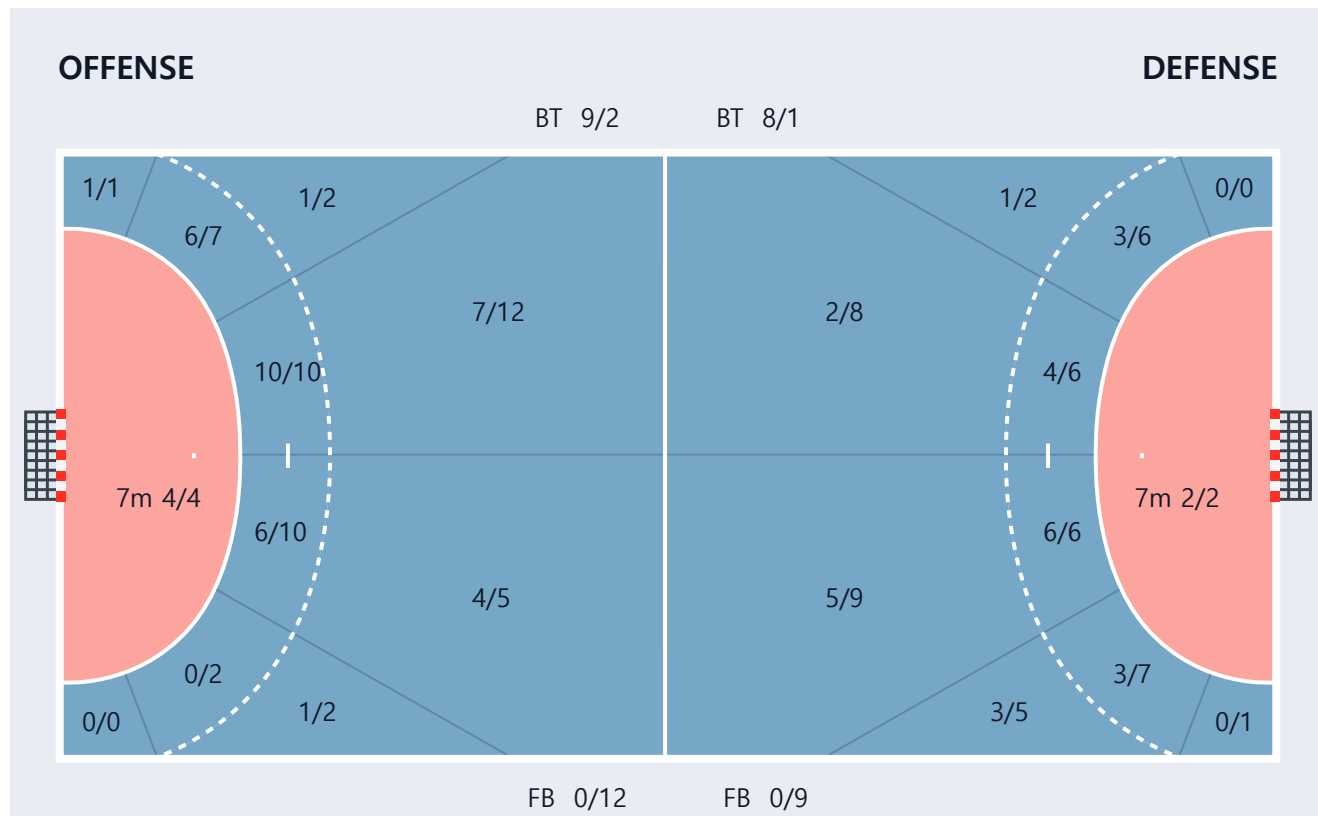

98.진유환		
0/0	0/0	0/0
0/0	0/0	0/0
0/0	0/0	0/0

99.이창우		
0/0	0/0	0/0
0/0	0/0	0/0
0/0	0/0	0/0

Team Goals / Shots

Team		
9/9	1/2	7/8
4/8	0/0	1/2
8/8	2/3	4/5

Goalkeepers Goals / Shots

12.안준기		
0/3	0/0	3/4
0/3	0/0	1/2
1/4	0/1	2/6