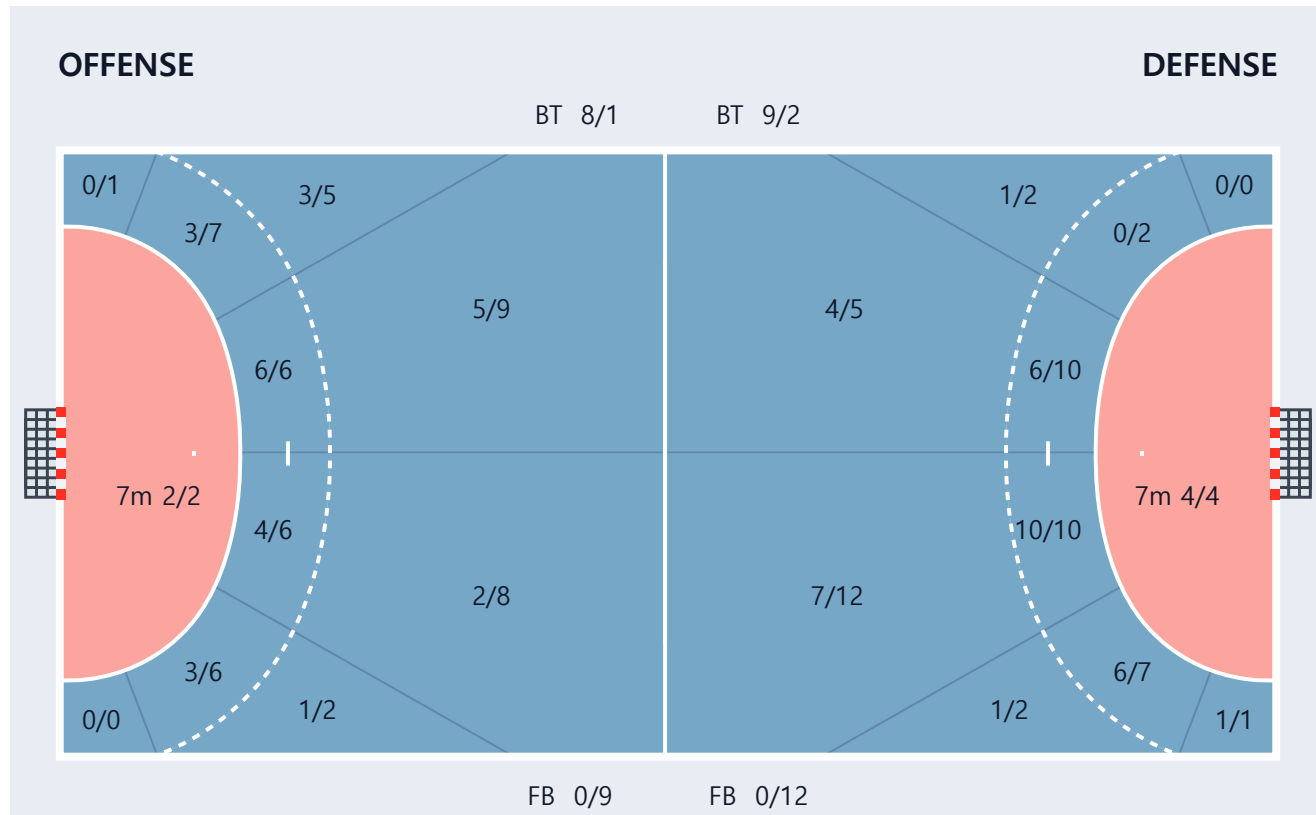

신한 SOL Pay 24-25 핸드볼 H리그 (남)

인천도시공사

36

17 전반전 16
19 후반전 11

27

충남도청

Referees 김도용 / 허철영

Technical Officials 남은영 / 심경섭

Supervisor 한재우

MVP 이창우

충남도청

Players Goals / Shots

1.김수환		
0/0	0/0	0/0
0/0	0/0	0/0
0/0	0/0	0/0

14.김정우		
0/0	0/0	0/0
0/0	0/0	0/0
0/0	0/0	0/0

23.이혁규		
0/0	0/0	0/1
0/0	0/0	0/0
1/2	1/1	1/1

27.유명한		
1/1	1/1	1/3
0/1	0/0	0/0
0/0	0/0	0/0

33.민병탁		
0/0	0/0	1/1
0/0	0/0	0/0
0/0	0/0	0/0

34.박성한		
2/2	1/1	0/0
0/0	0/0	0/1
0/2	0/0	0/1

66.원민준		
1/1	0/0	0/0
2/2	0/0	1/1
1/1	0/0	0/0

74.오황제		
0/0	0/1	1/2
0/1	0/0	0/0
0/1	0/0	3/3

93.최현근		
2/3	0/0	0/1
1/2	0/0	0/0
2/2	0/0	3/4

Team Goals / Shots

Team		
6/7	2/3	3/8
3/6	0/0	1/2
4/8	1/1	7/9

Goalkeepers Goals / Shots

1.김수환		
0/9	1/2	1/8
4/8	0/0	1/2
0/8	1/3	1/5

2Min	2 Minute Suspensions	AS	Assists	BS	Block Shots	BT	Breakthroughs	RB	Rebound	EG	Empty Goal
DR	Disqualification with report	RC	Red cards	FB	Fast Breaks	G/S	Goals/Shots	BD	Blocked		
S/S	Saves/Shots	YC	Yellow Cards	ST	Steals	TF	Technical Faults	%	Efficiency