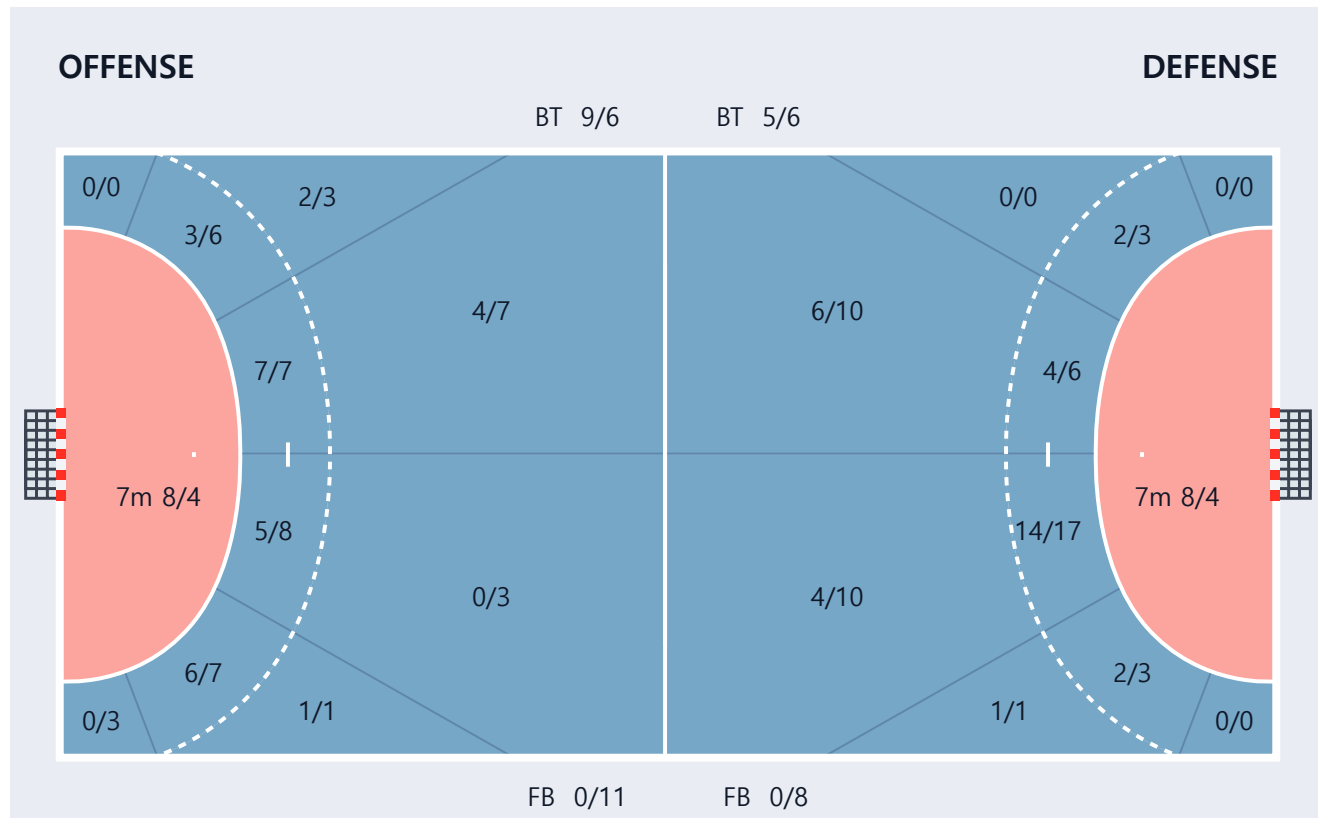

34.박성한		
0/0	0/0	0/0
0/0	0/0	0/0
4/5	1/1	0/0

66.원민준		
0/0	0/0	1/1
0/0	0/0	0/0
1/2	0/0	0/0

74.오황제		
1/1	1/1	3/3
0/2	0/0	1/1
3/3	0/0	2/2

93.최현근		
1/1	0/0	0/0
0/0	0/0	1/1
0/1	0/0	1/3

Team Goals / Shots

Team		
3/3	2/2	5/5
0/3	0/0	2/2
10/13	1/1	5/9

Goalkeepers Goals / Shots

1.김수환		
0/2	2/2	1/7
0/0	0/0	1/2
0/4	1/1	0/5

16.편의범		
0/1	1/1	0/3
1/5	0/0	1/1
4/6	0/0	1/6

2Min	2 Minute Suspensions	AS	Assists	BS	Block Shots	BT	Breakthroughs	RB	Rebound	EG	Empty Goal
DR	Disqualification with report	RC	Red cards	FB	Fast Breaks	G/S	Goals/Shots	BD	Blocked		
S/S	Saves/Shots	YC	Yellow Cards	ST	Steals	TF	Technical Faults	%	Efficiency		