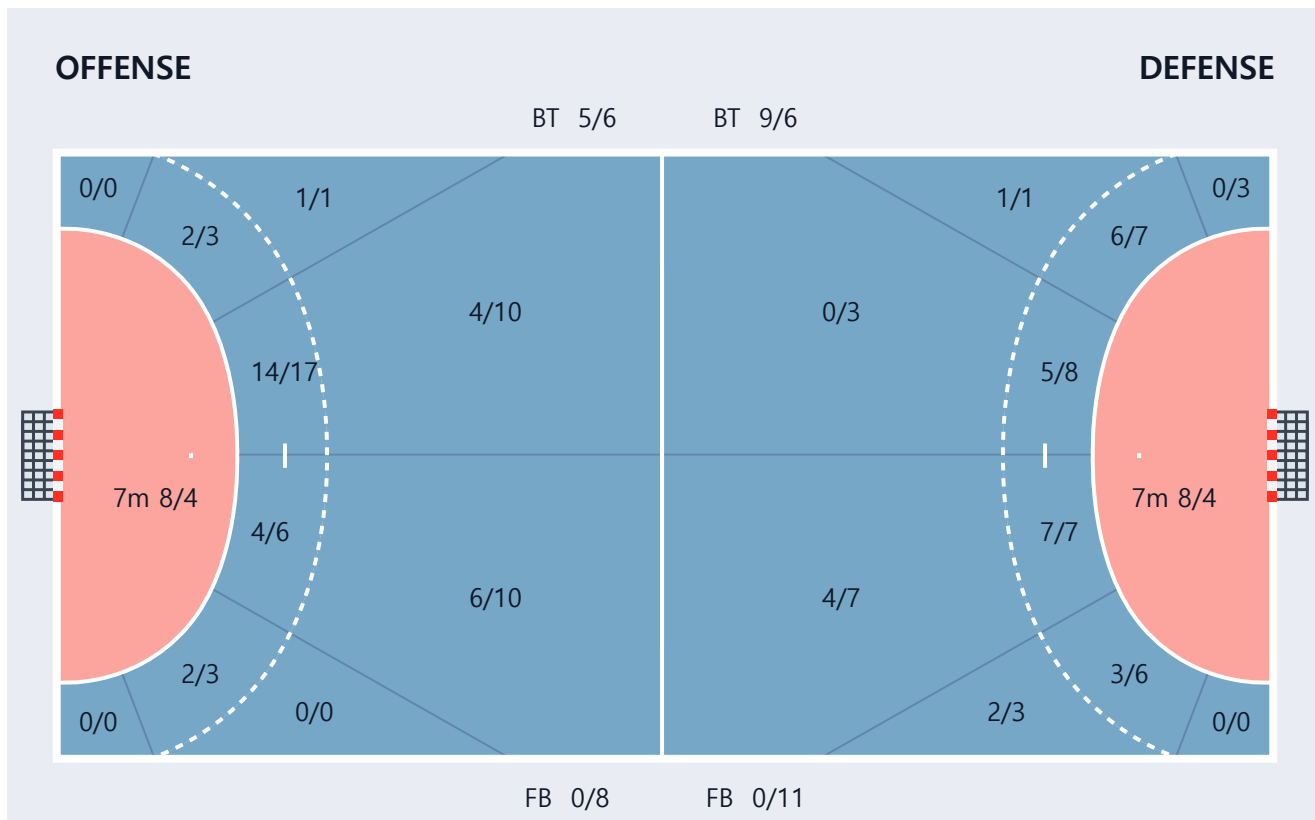

90.김락찬		
0/0	0/1	6/6
0/0	0/0	0/2
1/4	0/0	3/3

97.김명중		
0/0	0/0	0/0
0/0	0/0	0/0
0/0	0/0	0/0

Team Goals / Shots

Team		
3/3	0/3	9/10
4/5	0/0	1/3
6/10	0/1	10/11

Goalkeepers Goals / Shots

26.김태양		
0/0	0/0	0/0
0/0	0/0	0/0
0/0	0/0	0/0