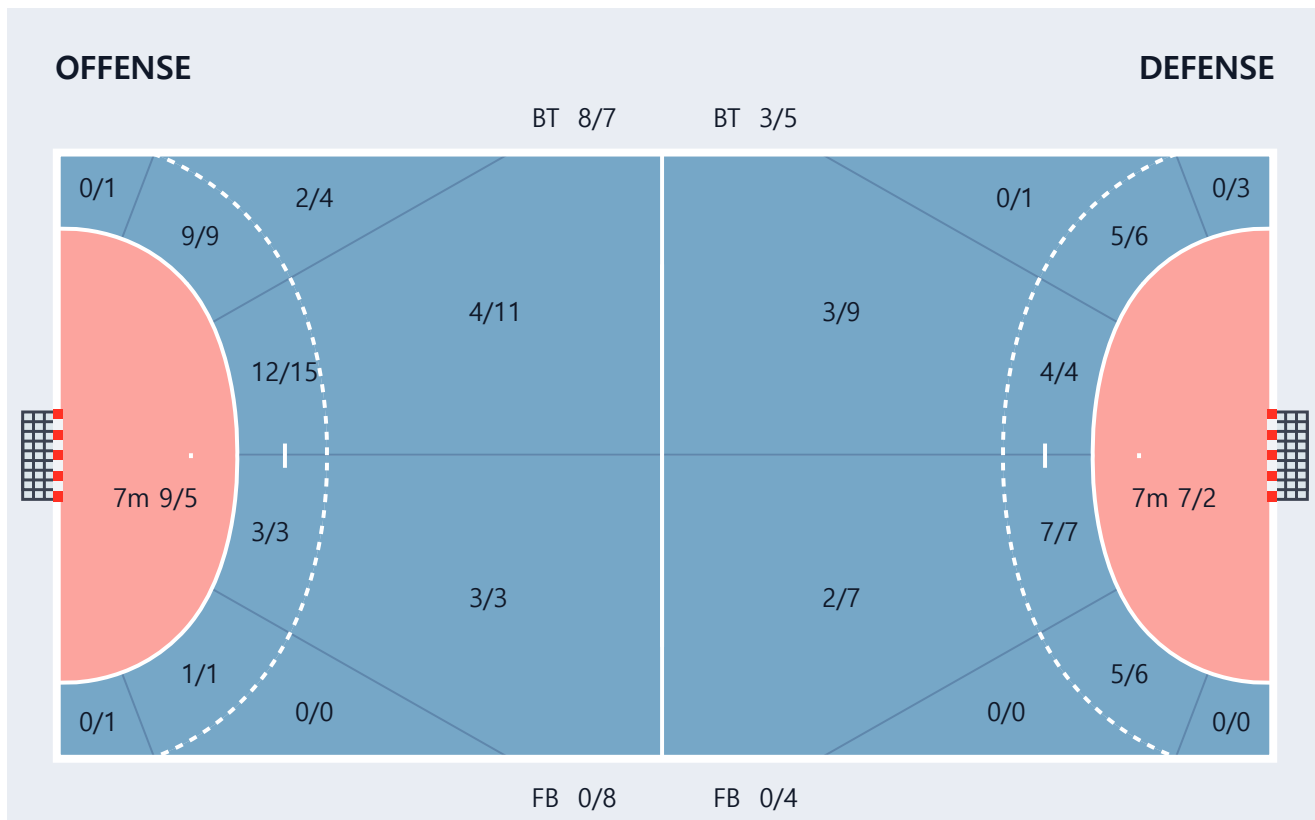

26.이민호		
0/0	0/0	0/0
0/0	0/0	0/0
0/0	0/0	0/0

27.강석주		
0/0	0/0	1/1
0/0	0/0	0/0
1/1	0/0	0/0

29.김지훈		
1/1	0/0	1/1
0/0	0/0	0/0
0/1	0/0	1/1

72.정재완		
0/0	0/0	0/0
0/0	0/0	0/0
0/0	0/0	0/0

77.조동합		
0/0	0/0	0/0
0/0	0/0	0/0
1/1	0/0	0/0

92.김승현		
0/0	0/0	0/0
0/0	0/0	0/0
0/0	0/0	0/0

99.박재용		
0/0	0/0	0/0
0/0	0/0	0/0
0/0	0/0	0/0

Team Goals / Shots

Team		
9/10	0/1	4/5
3/3	0/0	2/3
12/15	0/0	4/7

Goalkeepers Goals / Shots

26.이민호		
0/0	0/0	0/1
0/0	0/0	1/1
0/1	0/0	1/2