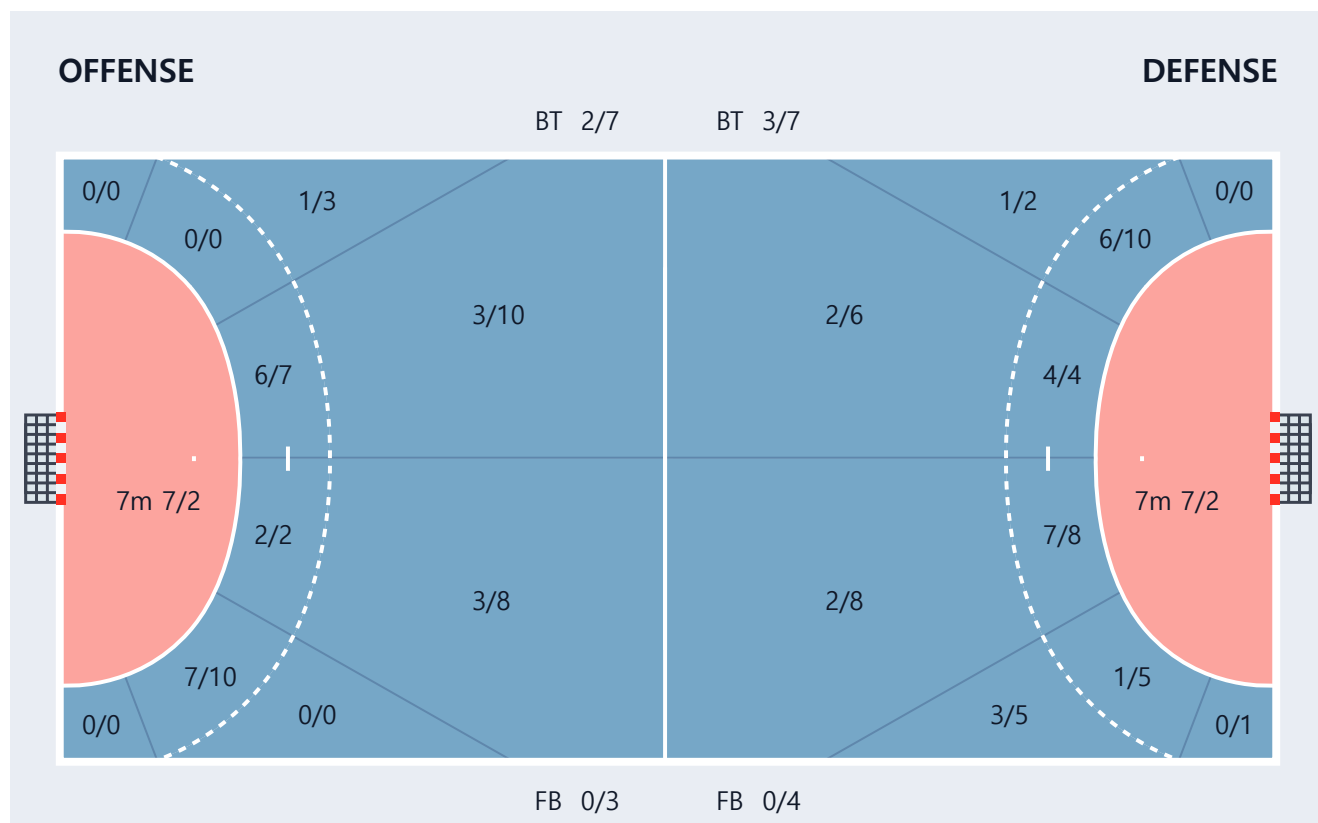

90.김락찬		
1/1	0/0	0/0
1/1	0/0	0/0
1/1	0/0	1/2

97.김명중		
1/1	0/0	1/2
0/0	0/0	0/0
0/1	0/0	1/2

Team Goals / Shots

Team		
5/6	1/1	5/8
1/3	0/0	0/0
8/11	0/1	3/6

Goalkeepers Goals / Shots

26.김태양		
0/0	0/0	0/0
0/0	0/0	0/0
0/0	0/0	0/0