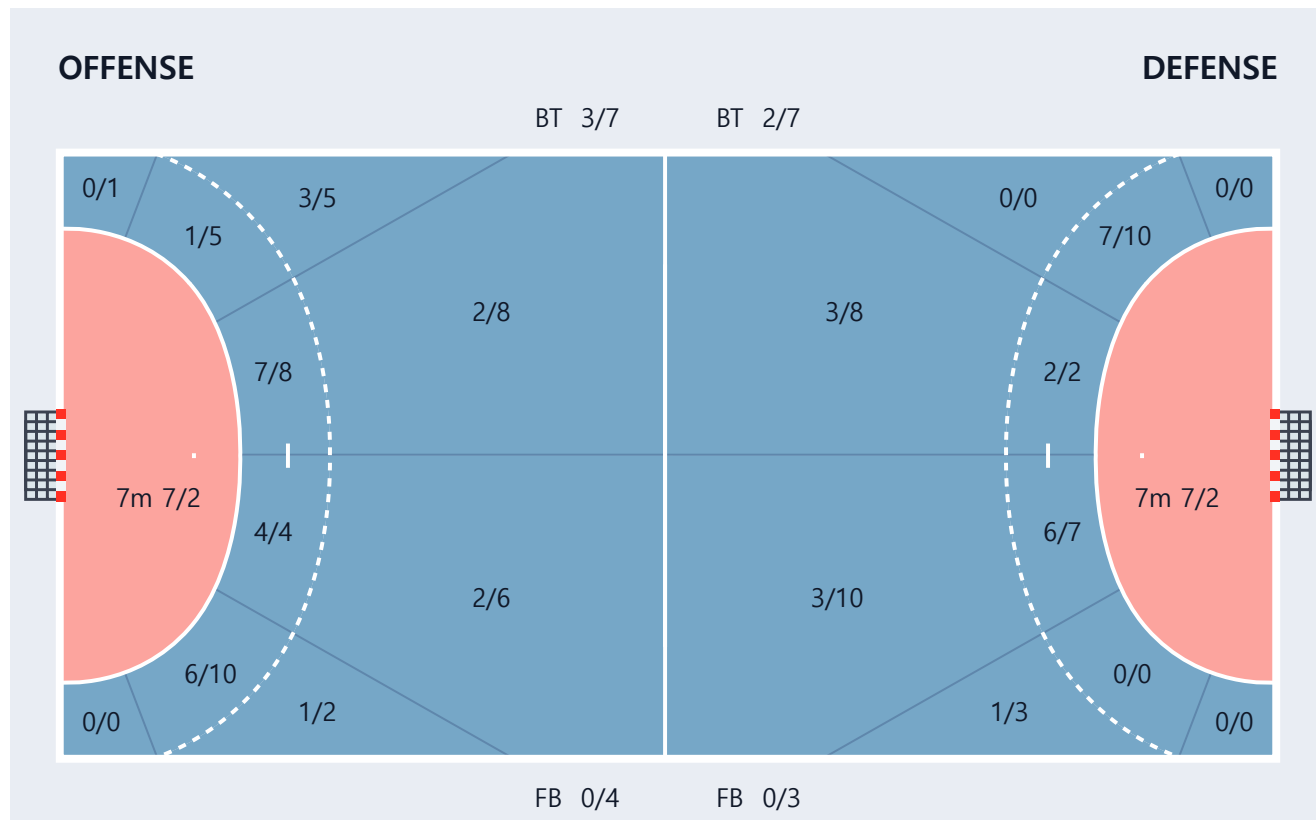

88.정진호A		
0/0	0/0	0/0
0/0	0/0	0/1
1/1	0/0	0/0

99.이창우		
0/0	0/0	0/0
0/0	0/0	0/0
0/0	0/0	0/0

Team Goals / Shots

Team		
5/6	1/1	3/4
2/4	0/1	1/3
10/14	1/1	3/8

Goalkeepers Goals / Shots

12.안준기		
0/4	0/1	2/4
1/2	0/0	0/0
2/5	1/1	1/4