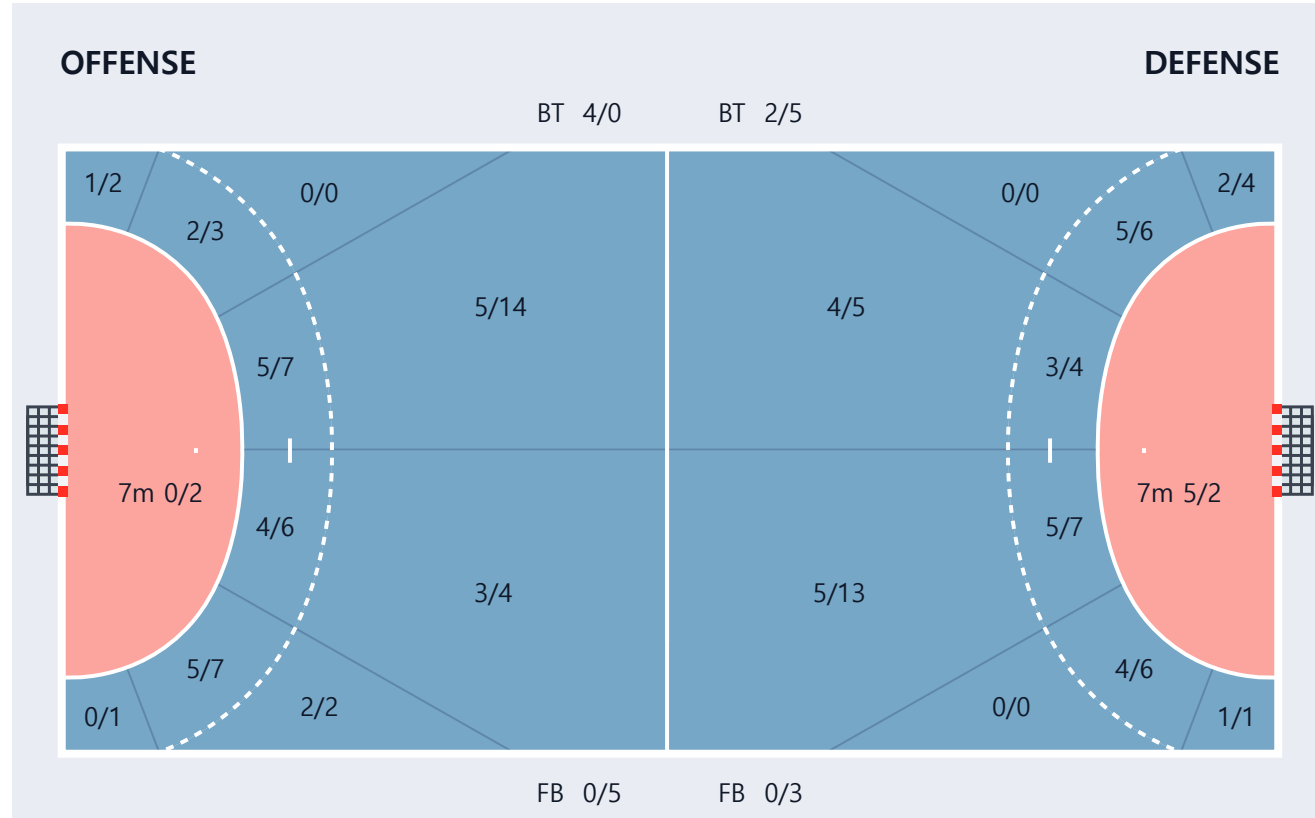

신한 SOL Pay 24-25 핸드볼 H리그 (남)

충남도청

27

10 전반전 14
17 후반전 15

29

두산

Referees 이가을 / 이은하   Technical Officials 김국환 / 오용기   Supervisor 한재우   MVP 강전구

충남도청

Players Goals / Shots

1.김수환 0/0 0/0 0/0 0/0 0/0 0/0 0/0 0/0 0/0	3.김민규A 0/0 0/0 0/0 0/0 0/0 0/0 0/1 0/0 0/0	14.김정우 0/0 0/0 0/0 0/0 0/0 0/0 0/0 0/0 0/0	16.편의범 0/0 0/0 0/0 0/0 0/0 0/0 0/0 0/0 0/0	18.김동준 0/0 0/0 0/0 0/0 0/0 0/0 0/0 0/0 0/0
19.남성욱 0/0 0/0 1/1 0/0 0/0 0/1 1/1 0/1 1/1	21.남성철 0/0 0/0 0/0 0/0 0/0 0/0 0/0 0/0 0/0	23.이혁규 0/0 0/0 0/0 0/0 0/0 0/0 0/0 0/0 0/0	27.유명한 1/1 0/0 0/0 1/1 0/0 0/0 0/1 0/0 0/0	33.민병탁 0/0 0/0 0/0 0/0 0/0 0/0 0/0 0/0 0/0
34.박성한 0/0 0/0 0/0 0/0 0/0 0/0 2/3 0/1 1/2	66.원민준 0/0 0/0 2/3 1/1 0/0 0/0 2/2 0/0 1/1	74.오황제 0/0 0/0 2/2 0/0 0/0 1/2 5/5 0/0 2/2	93.최현근 0/0 0/0 0/0 0/1 0/0 0/0 0/0 0/0 3/5	

Team Goals / Shots

Team		
1/1	0/0	5/6
2/3	0/0	1/3
10/13	0/2	8/11

Goalkeepers Goals / Shots

1.김수환		
1/2	0/0	1/7
5/6	0/0	2/3
3/12	1/1	0/3

16.편의범		
0/0	0/0	0/0
0/0	0/0	0/0
0/0	0/0	0/0

21.남성철		
0/1	0/0	0/1
0/0	0/0	0/1
0/2	0/0	0/3

2Min	2 Minute Suspensions	AS	Assists	BS	Block Shots	BT	Breakthroughs	RB	Rebound	EG	Empty Goal
DR	Disqualification with report	RC	Red cards	FB	Fast Breaks	G/S	Goals/Shots	BD	Blocked		
S/S	Saves/Shots	YC	Yellow Cards	ST	Steals	TF	Technical Faults	%	Efficiency