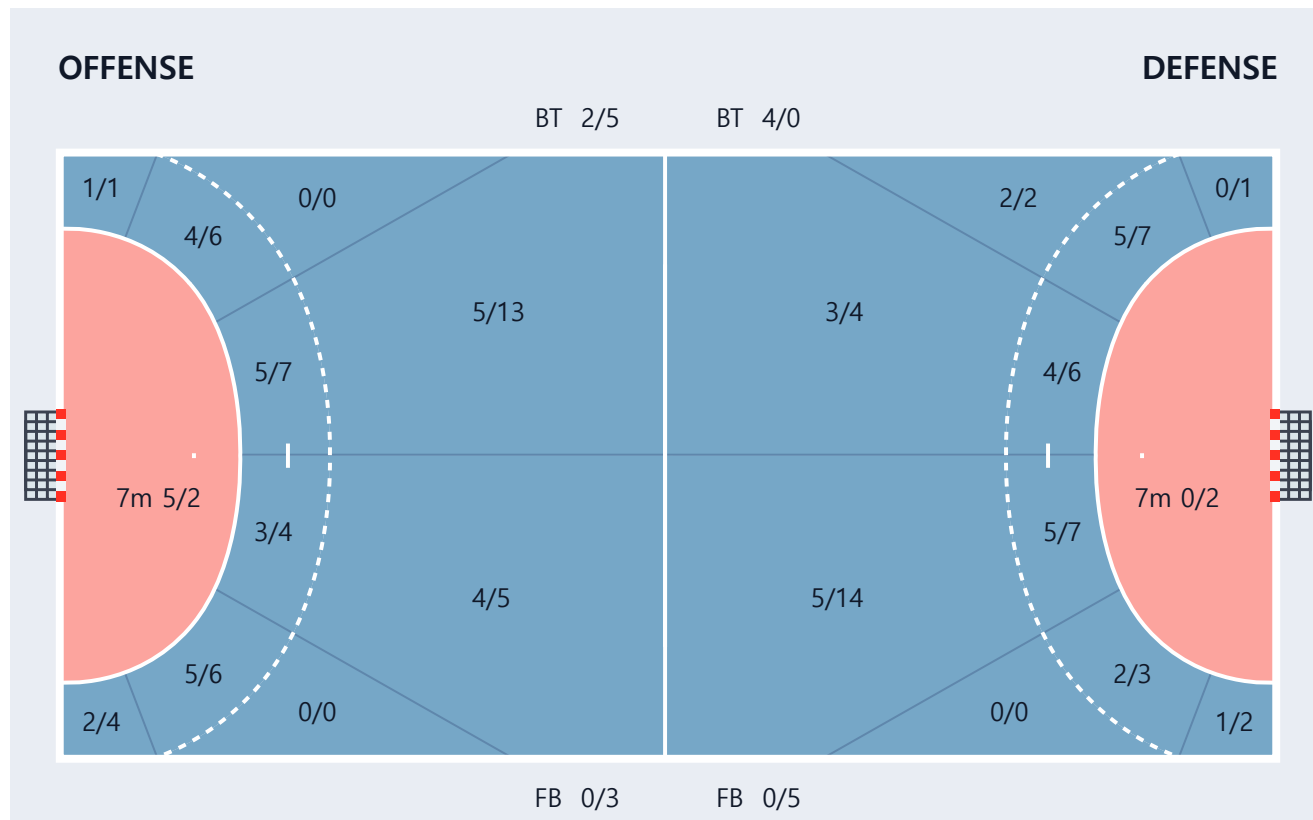

신한 SOL Pay 24-25 핸드볼 H리그 (남)

충남도청

27

10 전반전
17 후반전

29

두산

Referees 이가을 / 이은하   Technical Officials 김국환 / 오용기   Supervisor 한재우   MVP 강전구

두산

Players Goals / Shots

2.정의경 0/0 0/0 0/0 1/3 0/0 0/1 4/4 0/1 0/0	7.이한솔A 1/1 0/0 2/2 0/1 0/0 1/1 0/1 0/0 1/1	13.조태훈 1/1 0/0 0/0 0/0 0/0 1/1 0/0 0/0 0/0	14.이성민 0/0 0/0 0/0 0/0 0/0 0/0 0/0 0/0 0/0	16.김신학 0/0 0/0 0/0 0/0 0/0 0/0 0/0 0/0 0/0
17.신동혁 0/0 0/0 0/0 0/0 0/0 0/0 0/0 0/0 0/0	20.하무경 0/1 0/0 0/0 0/1 0/0 0/0 1/1 0/0 0/0	24.고봉현 0/0 0/0 0/0 0/0 0/0 0/0 0/0 0/0 0/0	25.전영제 0/0 0/0 0/0 0/0 0/0 0/0 0/0 0/0 0/0	28.김도원 0/0 0/0 0/0 0/0 0/0 0/0 0/0 0/0 0/0
34.강전구 0/0 0/0 4/4 0/0 0/0 0/0 1/2 0/0 3/3	66.김동욱 0/0 0/0 0/0 0/0 0/0 0/0 0/0 0/0 0/0	71.김진호 0/0 0/0 0/0 0/0 0/0 0/0 0/1 0/0 0/0	77.김태훈 0/0 0/0 0/0 0/0 0/0 0/0 0/0 0/0 0/0	84.김민규B 0/0 0/0 1/1 0/0 0/0 0/0 2/2 0/0 1/1
97.김연빈 0/0 0/0 0/1 0/1 0/0 0/1 3/3 0/0 1/1				

Team Goals / Shots

Team	Goals	Shots
충남도청	2/3	7/8
두산	1/6	2/4
Total	11/14	6/6

Goalkeepers Goals / Shots

16.김신학 0/0 0/0 0/1 0/0 0/0 1/1 2/3 0/0 0/3

66.김동욱 0/1 0/0 1/5 1/3 0/0 1/2 1/10 2/2 3/8

2Min	2 Minute Suspensions	AS	Assists	BS	Block Shots	BT	Breakthroughs	RB	Rebound	EG	Empty Goal
DR	Disqualification with report	RC	Red cards	FB	Fast Breaks	G/S	Goals/Shots	BD	Blocked		
S/S	Saves/Shots	YC	Yellow Cards	ST	Steals	TF	Technical Faults	%	Efficiency