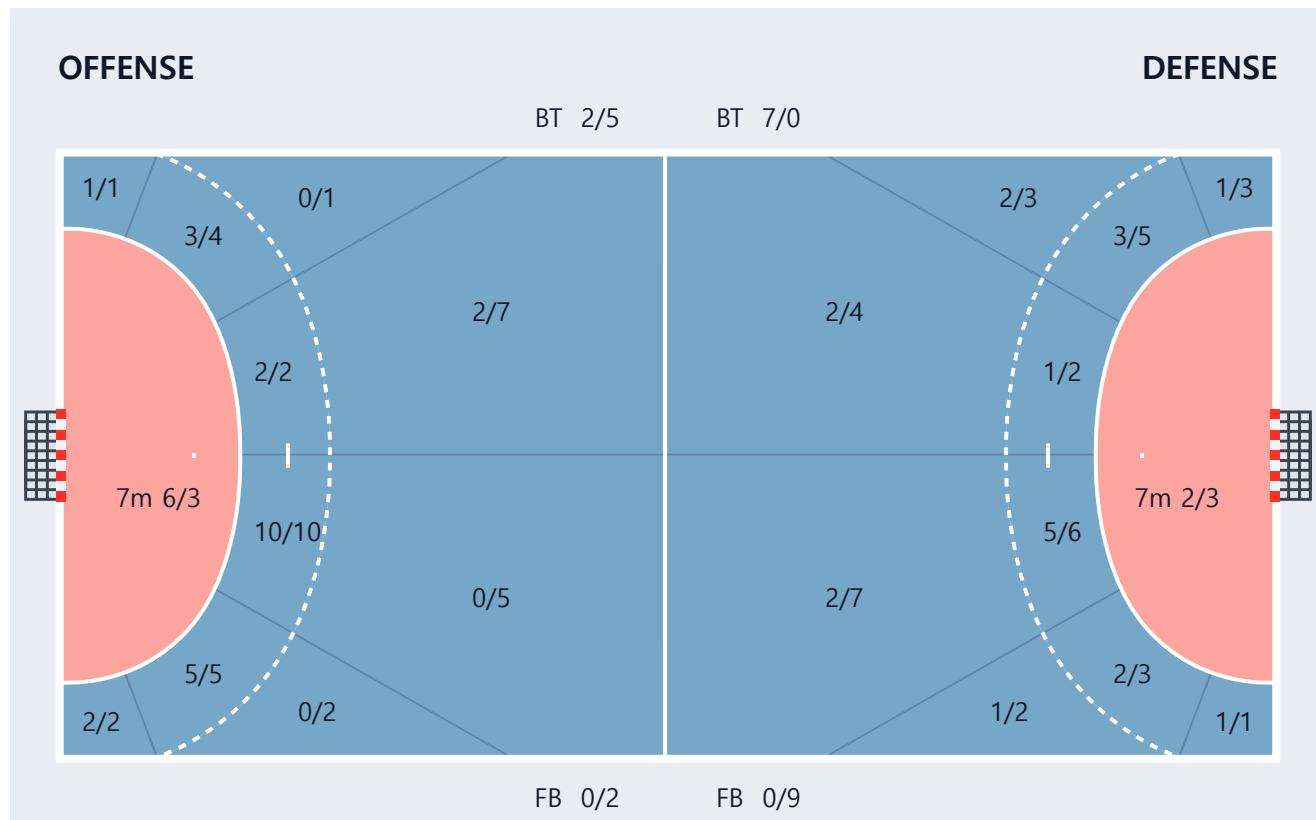

98.진유환		
0/0	0/0	0/0
0/0	0/0	0/0
0/0	0/0	0/0

99.이창우		
0/0	0/0	0/0
0/0	0/0	0/0
0/0	0/0	0/0

Team Goals / Shots

Team		
2/2	4/4	5/7
2/5	0/1	2/3
5/6	0/0	6/7

Goalkeepers Goals / Shots

12.안준기		
1/3	1/1	0/1

99.이창우		
1/3	0/0	0/4