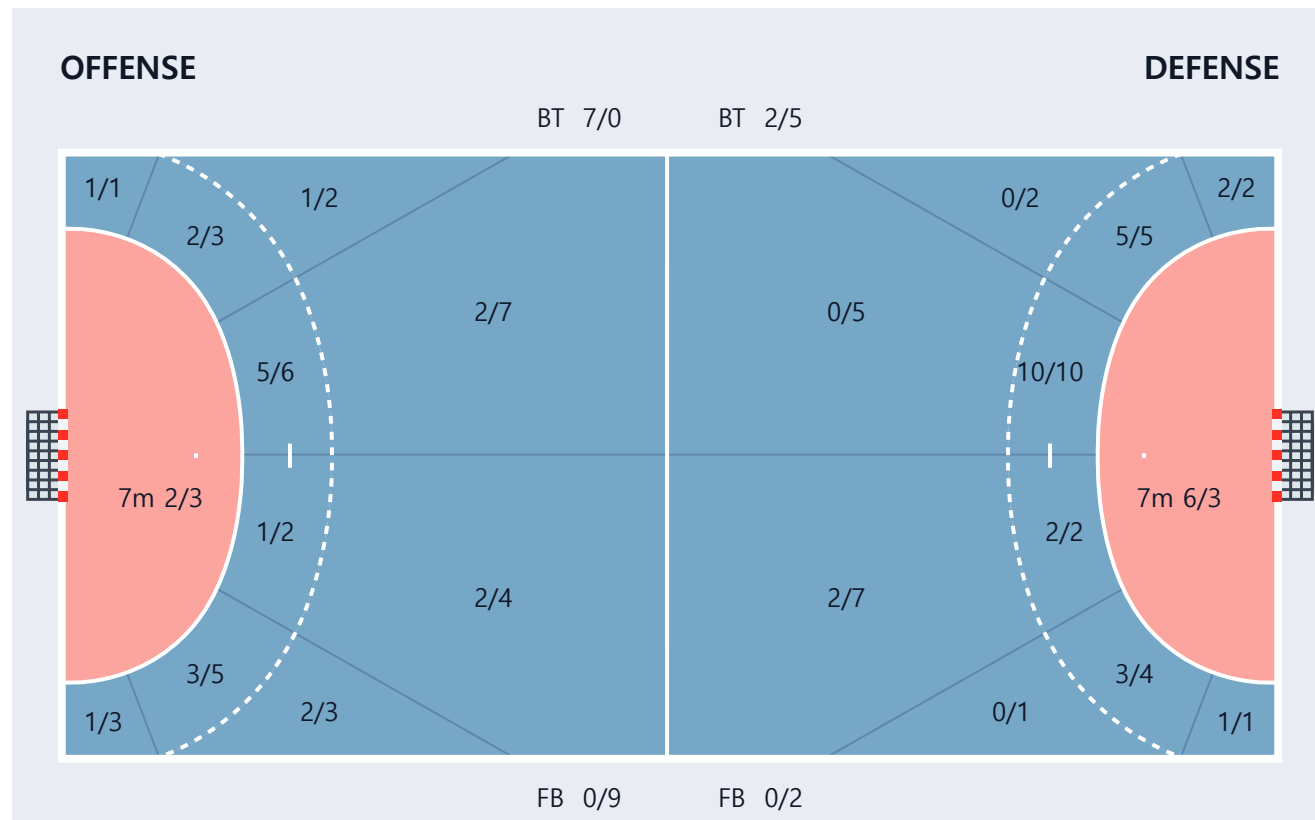

신한 SOL Pay 24-25 핸드볼 H리그 (남)

인천도시공사

26

12 전반전 10
14 후반전 12

22

충남도청

Referees 배성현 / 이가을   Technical Officials 남은영 / 오용기   Supervisor 한재우   MVP 정수영

충남도청

Players Goals / Shots

1.김수환 0/0 0/0 0/0 0/0 0/0 0/0 0/0 0/0 0/0	3.김민규A 0/0 0/0 0/0 0/0 0/0 0/0 0/0 0/0 0/0	8.구창은 0/0 0/0 0/0 0/0 0/0 0/0 0/0 0/0 0/0	14.김정우 0/0 0/0 0/0 0/0 0/0 0/0 0/0 0/0 0/0	16.편의범 0/0 0/0 0/0 0/0 0/0 0/0 0/0 0/0 0/0
18.김동준 0/0 0/0 0/0 0/1 0/0 1/1 0/1 0/0 0/0	19.남성욱 0/0 0/0 0/0 0/0 0/0 0/0 1/2 1/1 1/1	21.남성철 0/0 0/0 0/0 0/0 0/0 0/0 0/0 0/0 0/0	23.이혁규 0/0 0/1 1/1 0/0 0/0 1/2 1/1 0/0 0/0	27.유명한 1/2 0/0 0/0 0/0 0/0 0/1 0/0 0/0 1/1
30.최범문 0/0 0/0 0/0 0/0 0/0 0/0 0/0 0/0 0/0	33.민병탁 0/0 0/0 0/0 0/0 0/0 0/0 0/0 0/0 0/0	34.박성한 0/0 0/0 0/0 0/0 0/0 0/0 1/1 1/1 0/0	66.원민준 0/0 0/0 0/0 0/0 0/0 0/0 0/0 0/0 0/0	74.오황제 2/2 0/0 1/1 0/1 0/0 0/0 2/3 0/1 0/0
93.최현근 0/0 0/0 1/1 0/0 0/0 0/0 2/2 0/1 3/3				

Team Goals / Shots

Team		
3/4	0/1	3/3
0/2	0/0	2/4
7/10	2/4	5/5

Goalkeepers Goals / Shots

1.김수환 0/2 0/3 1/4 3/5 1/1 1/2 0/4 0/0 1/3	16.편의범 0/0 0/1 1/3 0/0 0/0 0/1 1/2 0/0 0/4	21.남성철 0/0 0/0 0/0 0/0 0/0 0/0 0/0 0/0 0/0

2Min	2 Minute Suspensions	AS	Assists	BS	Block Shots	BT	Breakthroughs	RB	Rebound	EG	Empty Goal
DR	Disqualification with report	RC	Red cards	FB	Fast Breaks	G/S	Goals/Shots	BD	Blocked		
S/S	Saves/Shots	YC	Yellow Cards	ST	Steals	TF	Technical Faults	%	Efficiency