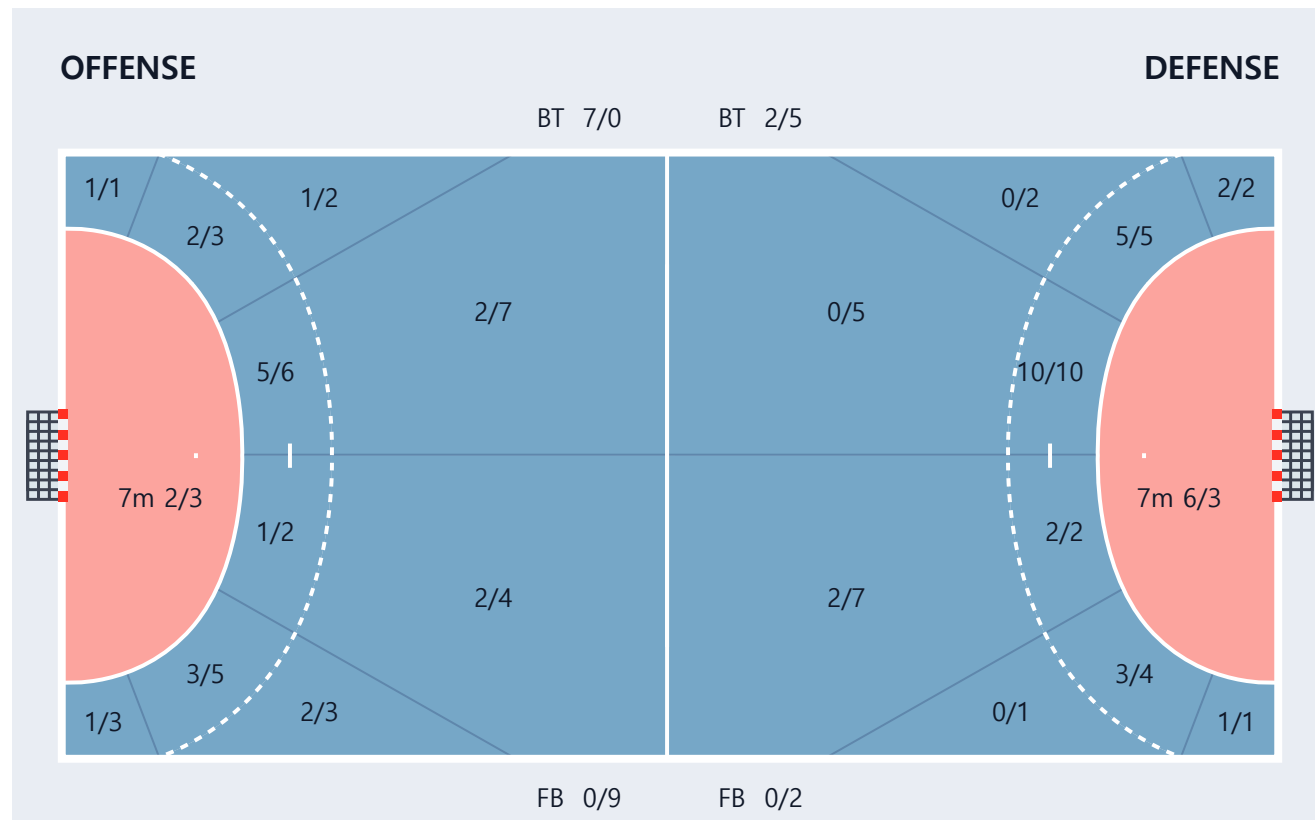

신한 SOL Pay 24-25 핸드볼 H리그 (남)

인천도시공사

26

12 전반전 10
14 후반전 12

22

충남도청

Referees 배성현 / 이가을   Technical Officials 남은영 / 오용기   Supervisor 한재우   MVP 정수영

충남도청

Players Goals / Shots

1.김수환 0/0 0/0 0/0 0/0 0/0 0/0 0/0 0/0 0/0	3.김민규 0/0 0/0 0/0 0/0 0/0 0/0 0/0 0/0 0/0	8.구창은 0/0 0/0 0/0 0/0 0/0 0/0 0/0 0/0 0/0	14.김정우 0/0 0/0 0/0 0/0 0/0 0/0 0/0 0/0 0/0	16.편의범 0/0 0/0 0/0 0/0 0/0 0/0 0/0 0/0 0/0
18.김동준 0/0 0/0 0/0 0/1 0/0 1/1 0/1 0/0 0/0	19.남성욱 0/0 0/0 0/0 0/0 0/0 0/0 1/2 1/1 1/1	21.남성철 0/0 0/0 0/0 0/0 0/0 0/0 0/0 0/0 0/0	23.이혁규 0/0 0/1 1/1 0/0 0/0 1/2 1/1 0/0 0/0	27.유명한 1/2 0/0 0/0 0/0 0/0 0/1 0/0 0/0 1/1
30.최범문 0/0 0/0 0/0 0/0 0/0 0/0 0/0 0/0 0/0	33.민병탁 0/0 0/0 0/0 0/0 0/0 0/0 0/0 0/0 0/0	34.박성한 0/0 0/0 0/0 0/0 0/0 0/0 1/1 1/1 0/0	66.원민준 0/0 0/0 0/0 0/0 0/0 0/0 0/0 0/0 0/0	74.오황제 2/2 0/0 1/1 0/1 0/0 0/0 2/3 0/1 0/0
93.최현근 0/0 0/0 1/1 0/0 0/0 0/0 2/2 0/1 3/3				

Team Goals / Shots

Team		
3/4	0/1	3/3
0/2	0/0	2/4
7/10	2/4	5/5

Goalkeepers Goals / Shots

1.김수환 0/2 0/3 1/4 3/5 1/1 1/2 0/4 0/0 1/3	16.편의범 0/0 0/1 1/3 0/0 0/0 0/1 1/2 0/0 0/4	21.남성철 0/0 0/0 0/0 0/0 0/0 0/0 0/0 0/0 0/0

2Min	2 Minute Suspensions	AS	Assists	BS	Block Shots	BT	Breakthroughs	RB	Rebound	EG	Empty Goal
DR	Disqualification with report	RC	Red cards	FB	Fast Breaks	G/S	Goals/Shots	BD	Blocked		
S/S	Saves/Shots	YC	Yellow Cards	ST	Steals	TF	Technical Faults	%	Efficiency