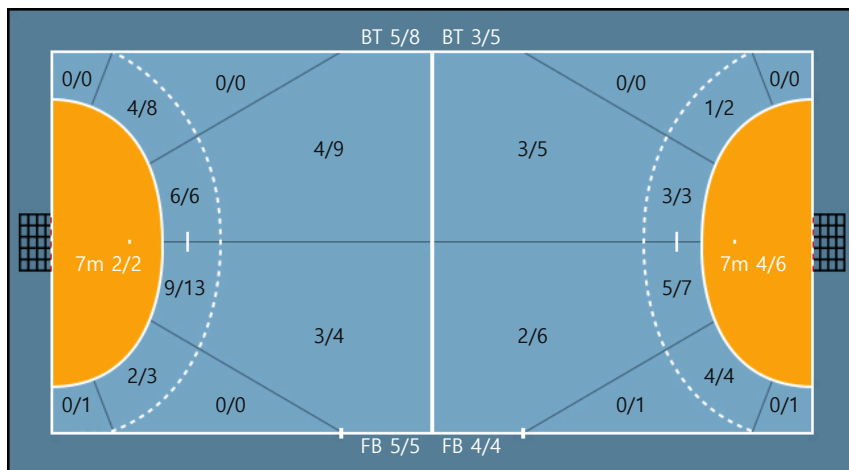

[신한 SOL Pay 23-24 핸드볼 H리그(일반부)]

Shot Distribution

2024. 04. 05 20:00 광주빛고을체육관

Referees :

Technical officer : 장면호 / 김영진

MVP : 27. 강은서(인천광역시청)

인천광역시청

30

15 : 8

15 : 14

22

대구광역시청

인천광역시청

Players

Goals / Shots

1. 최민정		
0/0	0/0	0/0
0/0	0/0	0/0
0/0	0/0	0/0

7. 신은주		
2/2	1/1	0/0
0/0	0/0	0/0
1/1	0/0	0/0

Blocked: 1

10. 임서영		
0/0	0/0	0/0
1/1	0/0	1/3
2/2	0/0	2/2

Blocked: 1

13. 한미슬		
0/0	0/0	0/0
0/0	0/0	0/0
0/0	0/0	0/0

16. 이가은		
0/0	0/0	0/0
0/0	0/0	0/0
0/0	0/0	0/0

17. 김설희		
0/0	0/0	0/0
0/1	0/0	0/0
0/0	0/0	1/1

18. 김한령		
0/0	0/0	0/0
0/0	0/0	0/0
0/0	0/1	0/1

22. 강주빈		
0/0	0/0	0/0
0/0	0/0	0/0
0/1	0/0	1/1

23. 차서연		
1/1	0/1	1/2
0/0	0/0	0/0
0/0	0/0	1/1

Missed: 1

24. 이효진		
3/3	0/0	1/1
0/0	0/0	0/0
0/0	1/1	1/1

Post: 1

27. 강은서		
1/2	0/0	0/0
0/0	0/0	0/0
0/0	2/2	0/0

Missed: 1 Post: 2

28. 김주현		
0/0	0/0	0/0
0/0	0/0	0/0
0/0	0/0	0/0

Post: 1

29. 신다래		
1/1	0/0	0/0
0/0	0/0	1/1
0/0	0/0	0/0

33. 신현진		
0/0	0/0	1/2
0/0	0/0	0/0
1/1	0/0	2/2

Team

Goals / Shots

Team		
8/9	1/2	3/5
1/2	0/0	2/4
4/5	3/4	8/9

Missed: 2 Post: 4 Blocked: 2

Offense

Defense

Goalkeepers

Goals / Shots

1. 최민정		
2/3	0/0	2/2
0/0	0/0	0/0
1/1	0/0	0/0

16. 이가은		
4/4	0/1	2/3
0/1	0/0	1/1
1/2	0/1	9/13

2Min	2 Minute Suspensions	AS	Assists	BS	Block Shots	BT	Breakthroughs	RB	Rebound
DR	Disqualification with report	RC	Red cards	FB	Fast Breaks	G/S	Goals/Shots	BD	Blocked
S/S	Saves/Shots	YC	Yellow cards	ST	Steals	TF	Technical Faults	%	Efficiency