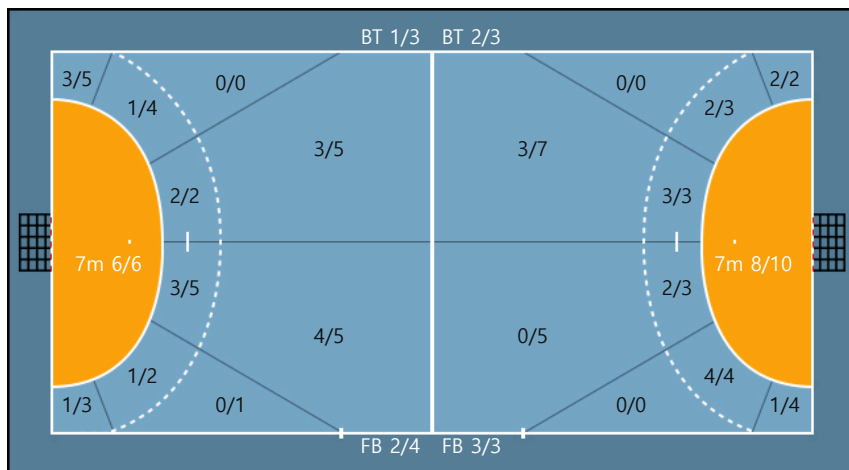

Post: 1

Post: 1

Team

Goals / Shots

| Team | | |
|------|-----|-----|
| 3/5 | 0/1 | 6/8 |
| 1/2 | 0/0 | 2/3 |
| 6/6 | 0/0 | 6/6 |

Missed: 1 Post: 6 Blocked: 1

Offense

Defense

Goalkeepers

Goals / Shots

| 1. 최민정 | | |
|--------|-----|-----|
| 1/1 | 0/0 | 0/0 |
| 0/0 | 0/0 | 0/0 |
| 0/0 | 0/0 | 1/1 |

| 16. 이가은 | | |
|---------|-----|-----|
| 2/4 | 1/1 | 5/7 |
| 1/3 | 0/0 | 4/5 |
| 3/4 | 1/1 | 6/8 |