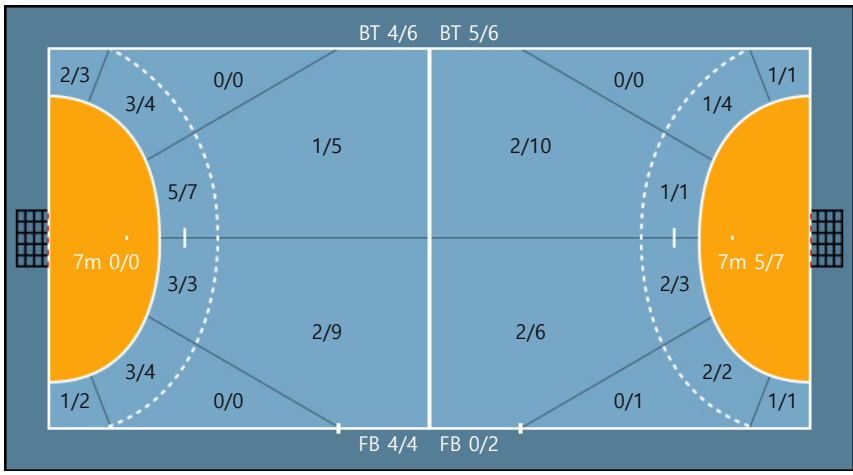

2Min	2 Minute Suspensions	AS	Assists	BS	Block Shots	BT	Breakthroughs	RB	Rebound
DR	Disqualification with report	RC	Red cards	FB	Fast Breaks	G/S	Goals/Shots	BD	Blocked
S/S	Saves/Shots	YC	Yellow cards	ST	Steals	TF	Technical Faults	%	Efficiency