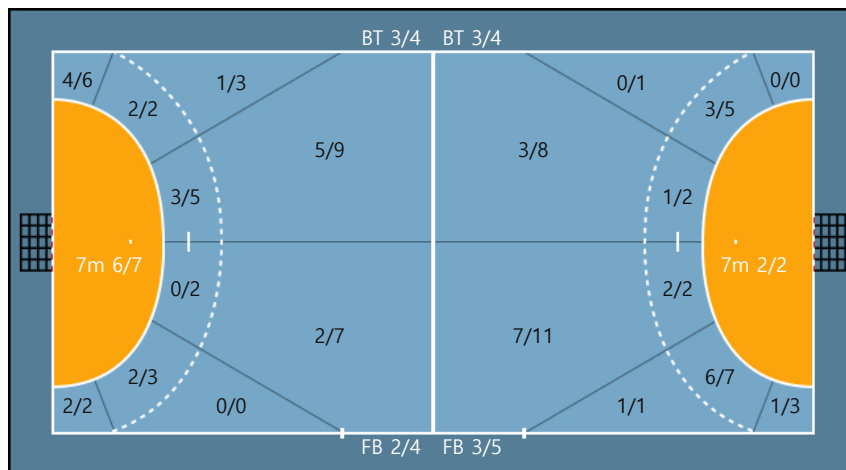

Goalkeepers

Goals / Shots

16. 이가은		
8/8	1/1	5/6
0/0	1/3	2/3
5/8	1/1	2/3

2Min	2 Minute Suspensions	AS	Assists	BS	Block Shots	BT	Breakthroughs	RB	Rebound
DR	Disqualification with report	RC	Red cards	FB	Fast Breaks	G/S	Goals/Shots	BD	Blocked
S/S	Saves/Shots	YC	Yellow cards	ST	Steals	TF	Technical Faults	%	Efficiency