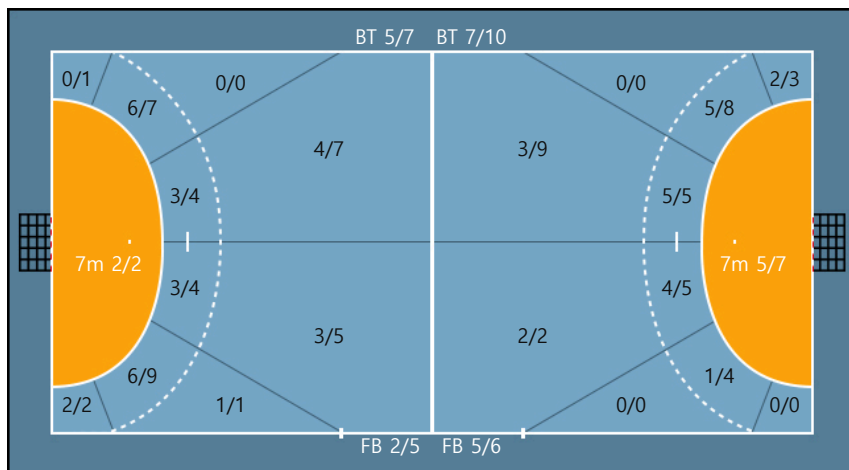

[신한 SOL Pay 23-24 핸드볼 H리그(일반부)]

Shot Distribution

2024. 03. 23 17:00 SK호크스아레나

Referees :

Technical officer : 장래관 / 이향걸

MVP : 17. 조수연(서울시청)

광주도시공사

27

14 : 15

13 : 15

30

서울시청

서울시청

Players

Goals / Shots

2. 송지영		
3/3	0/0	0/0
0/0	0/0	0/0
0/0	0/1	1/1

7. 조은빈		
0/0	0/0	0/0
0/1	0/0	1/2
0/0	0/0	0/0

11. 박수정		
0/0	0/0	0/0
0/0	0/0	0/0
0/0	0/0	0/0

12. 정진희		
0/0	0/0	0/0
0/0	0/0	0/0
0/0	0/0	0/0

16. 나혜린		
0/0	0/0	0/0
0/0	0/0	0/0
0/0	0/0	0/0

17. 조수연		
0/0	0/0	0/0
1/1	0/0	2/2
1/1	1/1	2/2

20. 이규희		
0/0	0/0	0/0
0/0	0/0	0/0
0/0	0/0	0/0

23. 우빛나		
0/0	0/0	2/2
0/0	0/0	0/0
0/0	0/0	1/1

24. 권한나		
0/0	0/1	2/2
0/0	0/0	0/0
2/2	0/0	0/0

27. 오예나		
0/0	0/0	0/0
0/0	0/0	0/1
1/1	0/0	0/0

Missed: 1

Post: 1 Blocked: 1

Post: 2

28. 안혜인		
0/0	0/0	0/0
0/0	0/0	0/0
0/0	0/0	0/0

29. 윤예진		
0/0	0/0	3/3
0/1	0/0	0/0
0/0	1/1	2/2

33. 최현주		
0/0	0/0	0/0
0/0	0/0	0/0
0/0	0/0	0/1

88. 조아람		
0/0	0/0	1/1
0/0	0/0	0/0
3/3	0/0	0/0

Missed: 1

Team

Goals / Shots

Team		
3/3	0/1	8/8
1/3	0/0	3/5
7/7	2/3	6/7

Missed: 2 Post: 3 Blocked: 1

Offense

Defense

Goalkeepers

Goals / Shots

12. 정진희		
4/6	0/1	6/11
1/3	0/1	2/2
4/4	1/1	5/5

16. 나혜린		
1/1	0/0	1/1
0/0	0/1	0/0
0/0	0/0	2/2

2Min	2 Minute Suspensions	AS	Assists	BS	Block Shots	BT	Breakthroughs	RB	Rebound
DR	Disqualification with report	RC	Red cards	FB	Fast Breaks	G/S	Goals/Shots	BD	Blocked
S/S	Saves/Shots	YC	Yellow cards	ST	Steals	TF	Technical Faults	%	Efficiency