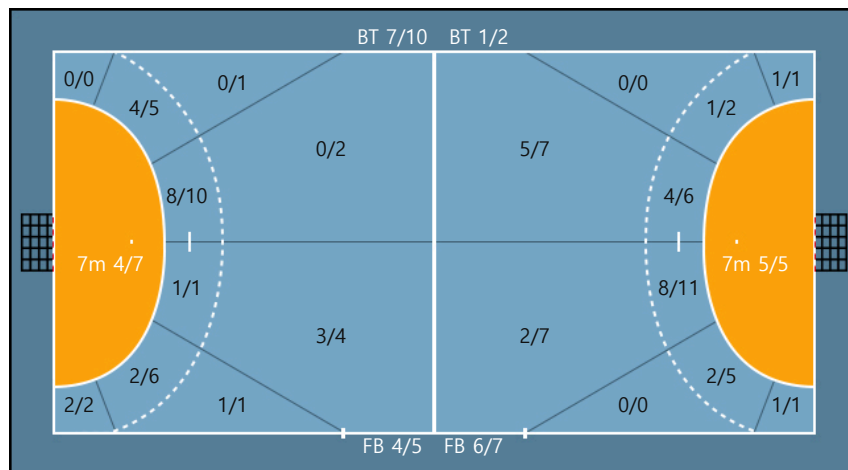

[신한 SOL Pay 23-24 핸드볼 H리그(일반부)]

Shot Distribution

2024. 03. 16 16:10 삼척시민체육관

Referees :

Technical officer : 장면호 / 김국환
MVP : 29. 유소정(SK슈가글라이더즈)

서울시청

25

10 : 15
15 : 14

29

SK슈가글라이더즈

서울시청

Players

Goals / Shots

2. 송지영		
1/1	0/0	2/2
0/0	0/0	0/0
1/1	1/1	0/0

7. 조은빈		
0/0	0/0	0/0
0/0	0/0	0/0
0/0	0/0	1/2

11. 박수정		
0/0	0/0	0/0
0/0	0/0	0/0
0/0	0/0	0/0

12. 정진희		
0/0	0/0	0/0
0/0	0/0	0/0
0/0	0/0	0/0

16. 나혜린		
0/0	0/0	0/0
0/0	0/0	0/0
0/0	0/0	0/0

Missed: 1

20. 이규희		
0/0	0/0	0/0
0/0	0/0	0/0
0/0	0/0	0/0

23. 우빛나		
0/0	0/0	3/3
0/0	0/0	1/1
3/4	3/3	1/1

24. 권한나		
0/1	0/1	0/1
0/0	0/0	0/1
0/0	1/2	0/1

27. 오예나		
0/0	0/0	0/0
0/0	0/0	0/0
0/0	0/1	0/0

28. 안혜인		
0/0	0/0	0/0
0/0	0/0	0/0
0/0	0/0	0/0

Post: 1

Post: 1 Blocked: 1

Missed: 1

29. 유소정		
0/0	0/0	1/1
0/0	0/0	1/1
2/2	2/2	0/0

33. 최현주		
0/0	0/0	0/0
0/0	0/0	0/0
0/0	0/0	0/0

88. 조아람		
0/0	0/0	0/0
0/0	0/0	0/0
0/0	0/0	1/1

Post: 1

Team

Goals / Shots

Team		
1/2	0/1	6/7
0/0	0/0	2/3
6/7	7/9	3/5

Missed: 2 Post: 3 Blocked: 1

Offense

Defense

Goalkeepers

Goals / Shots

12. 정진희		
4/5	3/5	4/6
3/3	0/0	1/2
2/2	4/5	5/7

2Min	2 Minute Suspensions	AS	Assists	BS	Block Shots	BT	Breakthroughs	RB	Rebound
DR	Disqualification with report	RC	Red cards	FB	Fast Breaks	G/S	Goals/Shots	BD	Blocked
S/S	Saves/Shots	YC	Yellow cards	ST	Steals	TF	Technical Faults	%	Efficiency