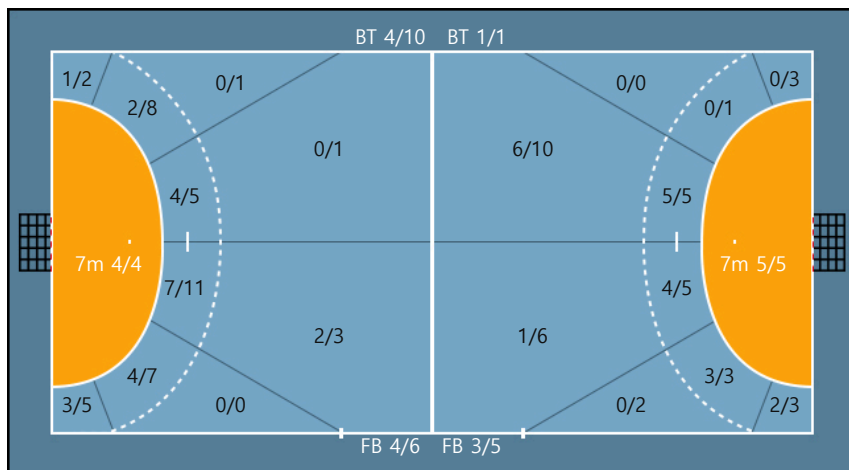

34. 최한솔		
0/0	0/0	0/0
0/0	0/0	0/0
0/0	0/0	0/0

88. 조아람		
0/0	0/0	0/0
0/0	0/0	0/0
0/0	0/0	0/0

Team

Goals / Shots

Team		
9/9	0/0	4/6
1/2	0/1	3/7
2/2	6/6	2/4

Missed: 5 Post: 5 Blocked: 1

Offense

Defense