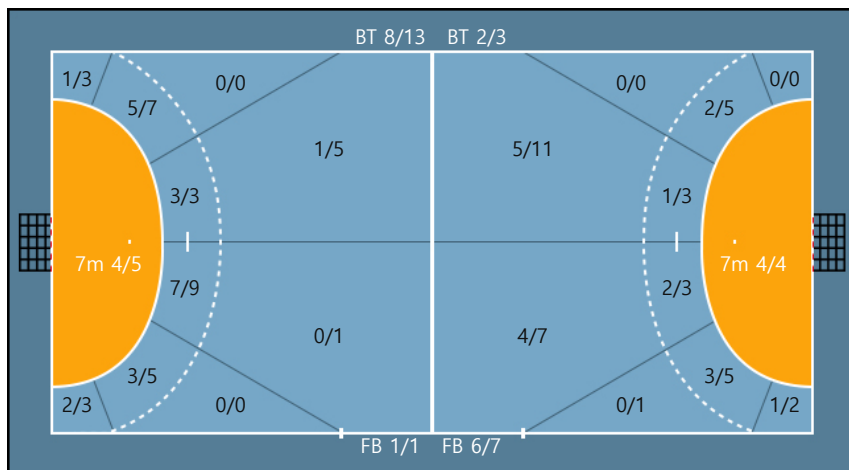

[신한 SOL Pay 23-24 핸드볼 H리그(일반부)]

Shot Distribution

2024. 02. 24 13:00 인천남동체육관

Referees :

Technical officer : 김국환 / 김영진

MVP : -

부산시설공단

23

14 : 12
9 : 14

26

서울시청

서울시청

Players

Goals / Shots

2. 송지영		
0/1	0/0	0/0
0/0	0/0	1/1
0/0	0/1	1/1

7. 조은빈		
0/0	0/0	0/0
0/0	0/0	0/0
0/0	0/0	3/3

11. 박수정		
0/0	0/0	0/0
0/0	0/0	0/0
0/0	0/0	0/0

12. 정진희		
0/0	0/0	0/0
0/0	0/0	0/0
0/0	0/0	0/0

16. 나혜린		
0/0	0/0	0/0
0/0	0/0	0/0
0/0	0/0	0/0

Missed: 1

20. 이규희		
0/0	0/0	0/0
0/0	0/0	0/0
0/0	0/0	0/0

23. 우빛나		
0/0	0/2	0/2
0/0	0/0	3/3
3/3	0/0	2/2

24. 권한나		
0/1	0/0	0/0
0/0	0/0	2/3
3/5	0/0	1/1

27. 오예나		
0/0	0/0	0/0
0/0	0/0	0/0
0/0	0/0	0/0

28. 안혜인		
0/0	0/0	0/0
0/0	0/0	0/0
0/0	0/0	0/0

Post: 1

Blocked: 1

Post: 1 Blocked: 3

29. 윤예진		
0/0	0/0	0/0
0/0	0/0	0/0
1/1	1/1	1/2

33. 최현주		
1/1	0/0	0/0
0/0	0/0	0/0
0/0	0/0	0/0

88. 조아람		
0/0	0/0	2/2
0/0	0/0	0/0
1/1	0/0	0/0

Post: 1

Team

Goals / Shots

Team		
1/3	0/2	2/4
0/0	0/0	6/7
8/10	1/2	8/9

Missed: 1 Post: 3 Blocked: 4

Offense

Defense

Goalkeepers

Goals / Shots

. 김수연		
0/0	0/1	0/0
0/0	0/0	0/0
0/0	0/0	0/0

12. 정진희		
3/7	2/2	5/6
1/2	0/0	1/1
3/6	1/2	5/6

16. 나혜린		
0/0	0/0	0/0
0/0	0/0	0/0
1/1	0/0	0/0

2Min	2 Minute Suspensions	AS	Assists	BS	Block Shots	BT	Breakthroughs	RB	Rebound
DR	Disqualification with report	RC	Red cards	FB	Fast Breaks	G/S	Goals/Shots	BD	Blocked
S/S	Saves/Shots	YC	Yellow cards	ST	Steals	TF	Technical Faults	%	Efficiency