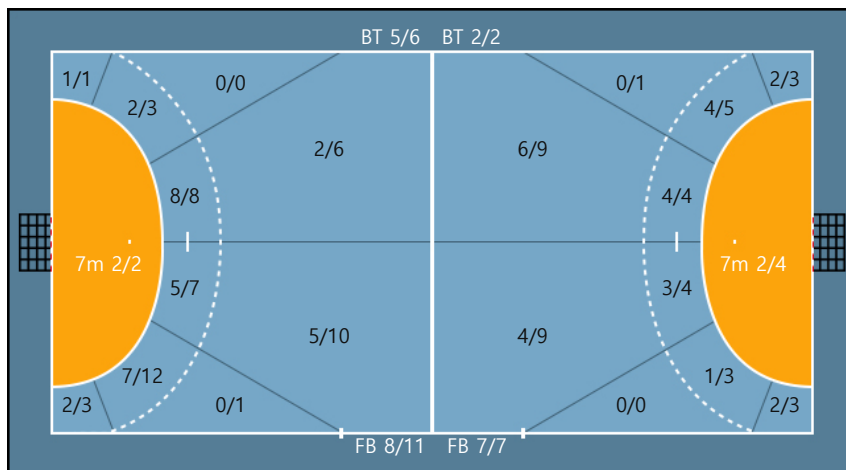

[신한 SOL Pay 23-24 핸드볼 H리그(일반부)]

Shot Distribution

2024. 02. 03 17:00 SK핸드볼경기장

Referees : 박현진 / 권진수
Technical officer : 장래관 / 김영진
MVP : 29. 윤예진(서울시청)

서울시청   **34**   20 : 18   **28**   **광주도시공사**

서울시청

Players

Goals / Shots

2. 송지영 2/2 0/0 0/0 0/0 0/0 0/0 0/0 0/0 0/0	7. 조은빈 0/0 1/1 0/0 0/1 0/0 0/1 2/2 1/1 0/0	11. 박수정 0/0 0/0 0/0 0/0 0/0 0/0 0/0 0/0 0/0	12. 정진희 0/0 0/0 0/0 0/0 0/0 0/0 0/0 0/0 0/0	16. 나혜린 0/0 0/0 0/0 0/0 0/0 0/0 0/0 0/0 0/0
17. 조수연 0/0 1/1 0/0 0/0 0/0 0/0 3/3 0/0 0/1	20. 이규희 0/0 0/0 0/0 0/0 0/0 0/1 0/0 0/0 0/0	23. 우빛나 1/1 0/2 1/2 0/0 0/0 1/1 2/2 3/3 2/4	24. 권한나 0/1 0/0 0/1 0/0 0/0 0/0 4/5 0/0 1/1	27. 오예나 0/0 0/0 0/0 0/0 0/0 0/0 0/0 0/0 0/0
28. 안혜인 0/0 0/0 0/0 0/0 0/0 0/0 0/0 0/0 0/0	29. 윤예진 1/1 0/0 0/0 0/0 0/0 3/3 3/3 0/0 0/0	33. 최현주 0/0 0/0 1/1 0/0 0/0 0/0 0/0 0/0 0/0	88. 조아람 1/1 0/0 0/0 0/2 0/0 0/0 0/0 0/0 0/0	

Missed: 1

Missed: 1 Post: 2

Blocked: 1

Post: 1

Team

Goals / Shots

Team		
5/6	2/4	2/4
0/3	0/0	4/6
14/15	4/4	3/6

Missed: 2 Post: 3 Blocked: 1

Offense

Defense

Goalkeepers

Goals / Shots

12. 정진희		
5/7	1/1	8/8
2/3	0/1	0/1
6/8	0/0	6/8

2Min	2 Minute Suspensions	AS	Assists	BS	Block Shots	BT	Breakthroughs	RB	Rebound
DR	Disqualification with report	RC	Red cards	FB	Fast Breaks	G/S	Goals/Shots	BD	Blocked
S/S	Saves/Shots	YC	Yellow cards	ST	Steals	TF	Technical Faults	%	Efficiency