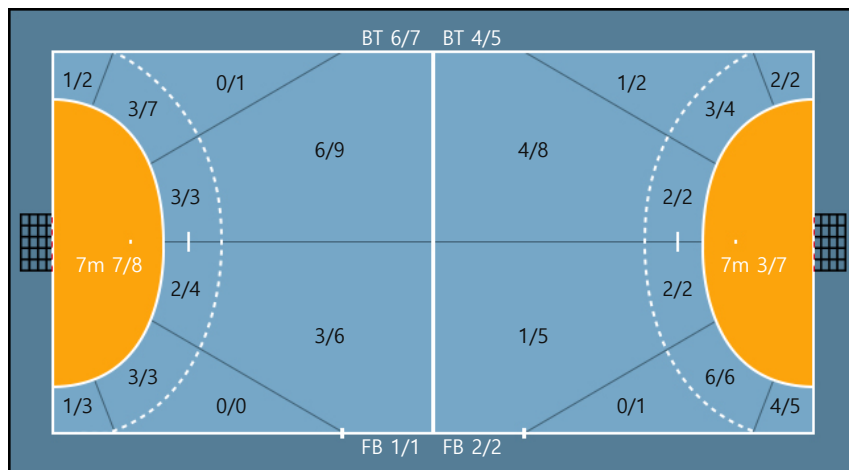

Team

Goals / Shots

Team		
4/4	1/5	4/4
2/2	0/0	1/4
5/6	1/3	12/14

Missed: 3 Post: 2 Blocked: 0

Offense

Defense

Goalkeepers

Goals / Shots