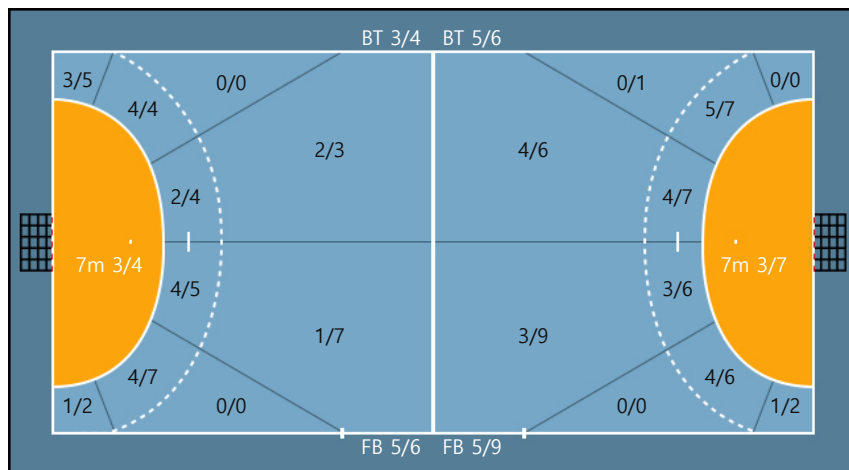

[신한 SOL Pay 23-24 핸드볼 H리그(일반부)]

Shot Distribution

2024. 01. 04 18:00 광명시민체육관

Referees : 조용현 / 구본욱
Technical officer : 오용기 / 이향걸
MVP : 24. 강경민(SK슈가글라이더즈)

SK슈가글라이더즈 27 10 : 14 24 서울시청

서울시청

Players

Goals / Shots

2. 송지영	7. 조은빈	11. 박수정	12. 정진희	16. 나혜린
1/1 0/0 0/0	0/0 0/0 0/0	0/0 0/0 1/1	0/0 0/0 0/0	0/0 0/0 0/0
0/1 0/0 0/0	0/0 0/0 0/0	0/0 0/0 0/0	0/0 0/0 0/0	0/0 0/0 0/0
3/3 0/0 0/1	0/0 0/0 0/0	0/0 0/0 0/1	0/0 0/0 0/0	0/0 0/0 0/0
17. 조수연	20. 이규희	23. 우빛나	24. 권한나	27. 오예나
0/0 0/0 0/0	0/0 0/0 0/0	0/0 0/0 1/2	1/1 0/0 0/0	0/0 0/0 0/0
1/1 0/1 0/1	0/0 0/0 0/0	0/0 0/0 0/0	0/0 0/0 0/0	0/0 0/0 0/0
3/3 0/0 2/2	0/0 0/0 0/0	3/4 0/0 2/4	0/0 0/1 0/0	0/0 0/0 1/2
Missed: 3 Blocked: 3		Blocked: 1		
28. 안혜인	29. 윤예진	33. 최현주	88. 조아람	
0/0 0/0 0/0	0/0 0/0 0/0	0/0 0/0 0/0	0/0 0/0 1/1	
0/0 0/0 0/0	0/1 0/0 0/0	0/0 0/0 0/0	0/0 0/0 0/0	
0/0 0/0 0/0	1/1 0/0 3/3	0/0 0/0 0/0	0/1 0/0 0/1	

Team

Goals / Shots

Team	1	2	3
2/2	0/0	3/4	
1/3	0/1	0/1	
10/12	0/1	8/14	

Missed: 3 Post: 0 Blocked: 4

Offense

Defense

Goalkeepers

Goals / Shots

12. 정진희
7/11 0/0 2/4
2/5 0/0 0/0
7/11 4/4 4/8
16. 나혜린
1/1 0/0 0/0
0/0 0/0 0/0
0/0 0/0 0/0

2Min	2 Minute Suspensions	AS	Assists	BS	Block Shots	BT	Breakthroughs	RB	Rebound
DR	Disqualification with report	RC	Red cards	FB	Fast Breaks	G/S	Goals/Shots	BD	Blocked
S/S	Saves/Shots	YC	Yellow cards	ST	Steals	TF	Technical Faults	%	Efficiency