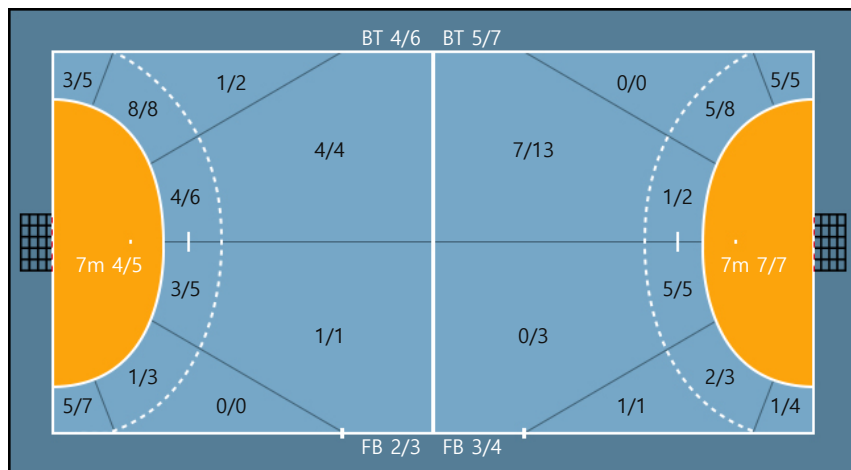

[신한 SOL Pay 23-24 핸드볼 H리그(일반부)]

Shot Distribution

2024. 01. 12 18:00 광명시민체육관

Referees : 조용현 / 김도용
Technical officer : 김국환 / 김영진
MVP : 2. 김선화(삼척시청)

삼척시청 34 15 : 19 34 서울시청

삼척시청

Players

Goals / Shots

2. 김선화		
1/1	0/0	0/0
1/1	0/0	2/2
2/2	2/2	3/4

6. 연수진		
0/0	0/0	0/0
0/0	0/0	0/0
0/0	0/0	0/0

7. 최수지		
0/0	0/0	2/2
0/0	0/0	0/0
0/0	0/0	0/0

9. 김온아		
0/0	0/0	1/1
0/0	0/0	0/0
0/0	0/0	0/0

16. 박새영		
0/0	0/0	0/0
0/0	0/0	0/0
0/0	0/0	0/0

18. 김지아		
0/0	0/0	0/0
0/0	0/0	0/0
0/0	0/0	0/0

21. 김가영		
0/0	0/0	0/0
0/0	0/0	0/0
0/0	0/0	0/0

23. 김민서		
0/0	1/2	2/3
0/1	0/0	1/1
1/1	0/0	1/1

28. 박소연		
0/0	0/0	0/0
0/0	0/0	0/0
2/2	0/0	0/1

29. 김소연		
0/0	0/0	0/0
0/0	0/0	0/0
0/0	0/0	0/0

Blocked: 1

Missed: 1

31. 김보은		
0/0	0/0	0/0
0/0	0/0	0/0
4/4	0/0	1/1

41. 이재영		
1/2	0/0	0/0
0/0	0/0	0/0
0/0	0/0	1/1

61. 강별		
1/1	0/1	2/2
0/1	0/0	0/0
1/2	0/0	1/1

72. 박사랑		
0/0	0/0	0/0
0/0	0/0	0/0
0/0	0/0	0/0

88. 양처럼		
0/0	0/0	0/0
0/0	0/0	0/0
0/0	0/0	0/0

Post: 1

Team

Goals / Shots

Team		
3/4	1/3	7/8
1/3	0/0	3/3
10/11	2/2	7/9

Missed: 2 Post: 1 Blocked: 2

Offense

Defense

Goalkeepers

Goals / Shots

16. 박새영		
4/4	1/2	7/9
0/0	0/0	2/4
9/9	3/8	8/11

2Min	2 Minute Suspensions	AS	Assists	BS	Block Shots	BT	Breakthroughs	RB	Rebound
DR	Disqualification with report	RC	Red cards	FB	Fast Breaks	G/S	Goals/Shots	BD	Blocked
S/S	Saves/Shots	YC	Yellow cards	ST	Steals	TF	Technical Faults	%	Efficiency