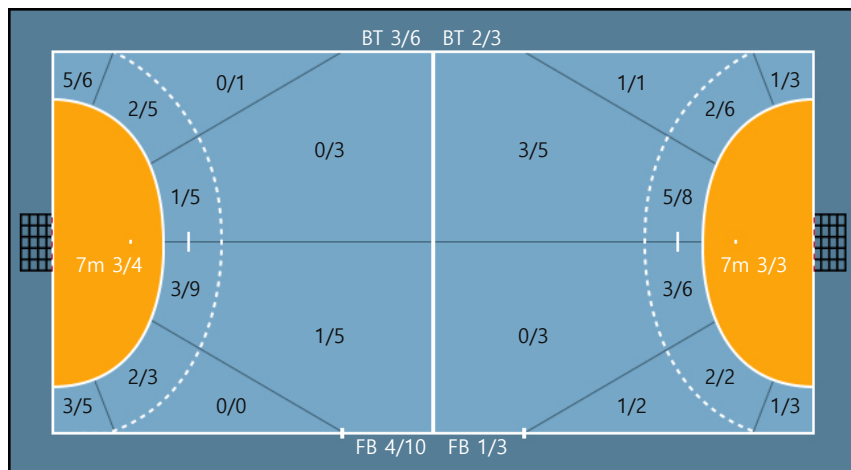

[신한 SOL Pay 23-24 핸드볼 H리그(일반부)]

Shot Distribution

2024. 01. 07 14:00 광명시민체육관

Referees : 정진영 / 이가을
Technical officer : 장면호 / 김영진
MVP : 1. 오사라(경남개발공사)

삼척시청 20 7 : 11 22 경남개발공사

13 : 11

삼척시청

Players

Goals / Shots

2. 김선화		
1/1	1/1	0/0
1/2	0/0	1/1
3/3	2/2	0/1

6. 연수진		
0/0	0/0	0/0
0/0	0/0	0/0
0/0	0/0	0/0

7. 최수지		
0/0	0/0	2/2
0/0	0/0	0/0
1/1	0/0	0/0

9. 김온아		
0/0	0/0	0/1
0/1	0/0	0/1
0/0	0/0	1/4

16. 박새영		
0/0	0/0	0/0
0/0	0/0	0/0
0/0	0/0	0/0

Missed: 1

Missed: 2

18. 김지아		
0/0	0/0	1/1
0/0	0/0	0/0
0/0	0/0	0/1

21. 김가영		
0/0	0/0	0/0
0/0	0/0	0/0
0/0	0/0	0/0

23. 김민서		
0/0	0/2	0/1
0/0	0/0	0/0
0/0	0/0	0/0

28. 박소연		
0/0	0/0	0/0
0/0	0/0	0/0
0/0	0/0	0/1

29. 김소연		
0/0	0/0	1/1
0/0	0/0	0/0
1/1	0/0	0/0

Blocked: 1

Missed: 2 Post: 1

31. 김보은		
0/1	0/0	0/0
0/0	0/0	0/0
2/3	0/0	0/0

41. 이재영		
0/0	0/0	1/1
0/0	0/0	0/0
0/0	0/0	0/0

61. 강별		
0/1	0/1	0/0
0/1	0/0	0/0
0/0	0/0	1/1

72. 박사랑		
0/0	0/0	0/0
0/0	0/0	0/0
0/0	0/0	0/0

88. 양처림		
0/0	0/0	0/0
0/0	0/0	0/0
0/0	0/0	0/0

Post: 1 Blocked: 1

Post: 1 Blocked: 1

Team

Goals / Shots

Team		
1/3	1/4	5/7
1/4	0/0	1/2
7/8	2/2	2/8

Missed: 5 Post: 3 Blocked: 3

Offense

Defense

Goalkeepers

Goals / Shots

16. 박새영		
2/4	2/5	4/4
1/1	0/1	3/5
3/4	1/3	6/10

2Min	2 Minute Suspensions	AS	Assists	BS	Block Shots	BT	Breakthroughs	RB	Rebound
DR	Disqualification with report	RC	Red cards	FB	Fast Breaks	G/S	Goals/Shots	BD	Blocked
S/S	Saves/Shots	YC	Yellow cards	ST	Steals	TF	Technical Faults	%	Efficiency