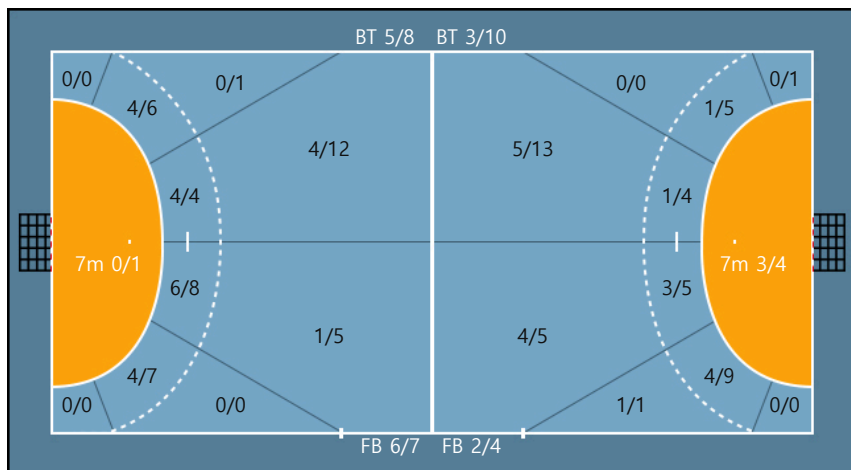

[신한 SOL Pay 23-24 핸드볼 H리그(일반부)]

Shot Distribution

2024. 04. 20 16:10 SK핸드볼경기장

Referees :

Technical officer : 남은영 / 장래관

MVP : 7. 신진미(부산시설공단)

광주도시공사

22

8 : 12
14 : 11

23

부산시설공단

부산시설공단

Players

Goals / Shots

7. 신진미		
1/1	1/1	2/2
0/0	0/0	0/0
0/0	0/1	0/0

9. 정가희		
0/0	0/0	1/3
0/0	0/0	0/0
0/0	1/1	2/2

10. 송해리		
0/0	2/2	1/1
0/1	0/0	0/0
1/1	0/0	0/0

14. 황수미		
0/0	0/0	0/0
0/0	0/0	0/0
0/0	0/0	0/0

18. 문수현		
0/0	0/0	0/0
0/0	0/0	0/1
0/0	0/0	0/0

19. 김다영		
1/2	0/1	4/4
0/1	0/0	0/0
0/1	0/0	0/0

39. 이해원		
1/1	0/1	1/1
0/0	0/1	0/1
1/1	0/0	1/1

74. 이주현		
0/0	0/0	0/0
0/0	0/0	0/0
0/0	0/0	0/0

77. 박시연		
0/0	0/0	0/0
0/0	0/0	0/0
0/0	0/0	0/0

86. 김수연		
0/0	0/0	0/0
0/0	0/0	0/0
0/0	0/0	0/0

Missed: 1 Post: 1

Missed: 1 Post: 1

88. 최유나		
0/0	0/0	0/0
0/0	0/0	0/0
0/0	0/0	0/0

91. 이지우		
0/0	0/0	0/0
0/0	0/0	0/0
0/0	0/0	0/0

96. 코스타조아나		
1/1	0/0	0/1
0/0	0/0	0/1
0/2	0/0	1/1

Missed: 1 Blocked: 2

Team

Goals / Shots

Team		
4/5	3/5	9/12
0/2	0/1	0/3
2/5	1/2	4/4

Missed: 3 Post: 2 Blocked: 2

Offense

Defense

Goalkeepers

Goals / Shots

74. 이주현		
0/1	0/0	0/0
0/0	0/0	0/0
0/0	0/0	0/0

86. 김수연		
4/5	0/1	7/8
1/3	0/3	2/5
4/5	0/1	1/1

88. 최유나		
1/1	0/0	0/0
0/0	0/0	0/0
2/2	0/0	0/0

2Min	2 Minute Suspensions	AS	Assists	BS	Block Shots	BT	Breakthroughs	RB	Rebound
DR	Disqualification with report	RC	Red cards	FB	Fast Breaks	G/S	Goals/Shots	BD	Blocked
S/S	Saves/Shots	YC	Yellow cards	ST	Steals	TF	Technical Faults	%	Efficiency