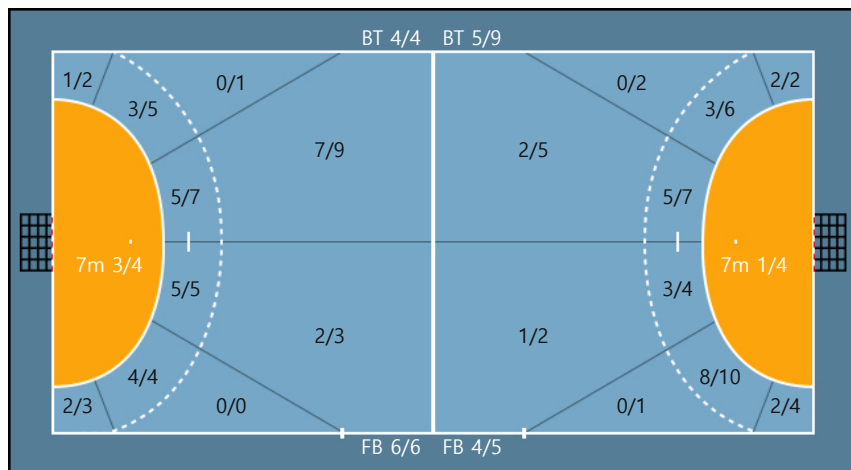

99. 몰토바알리나		
0/0	0/0	0/0
0/0	0/0	1/1
1/1	0/0	1/1

Missed: 1 Post: 1

Post: 1

Team

Goals / Shots

Team		
5/7	1/1	10/10
0/1	0/1	6/7
5/5	2/2	3/3

Missed: 3 Post: 3 Blocked: 0

Offense