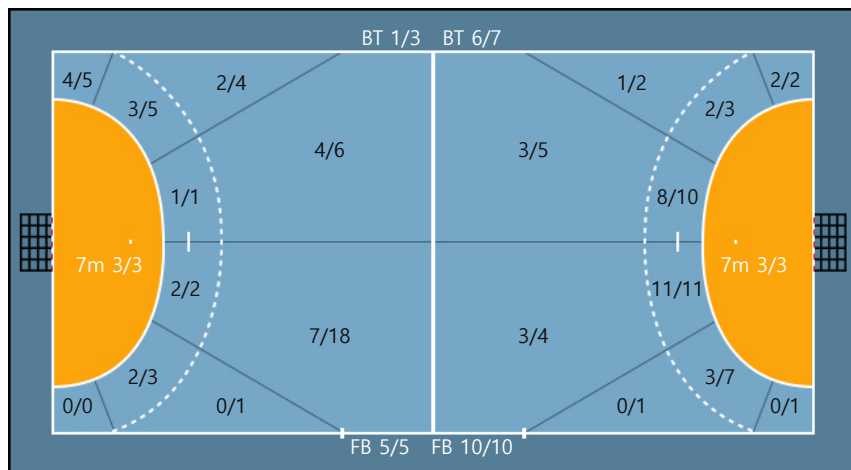

99. 몰토바알리나		
1/1	0/0	1/1
0/1	0/0	0/1
4/4	0/0	3/3

Missed: 1 Blocked: 3

Team

Goals / Shots

Team		
4/7	2/3	4/5
1/3	0/1	1/3
9/10	2/4	5/6

Missed: 3 Post: 3 Blocked: 3

**Offense**

**Defense**