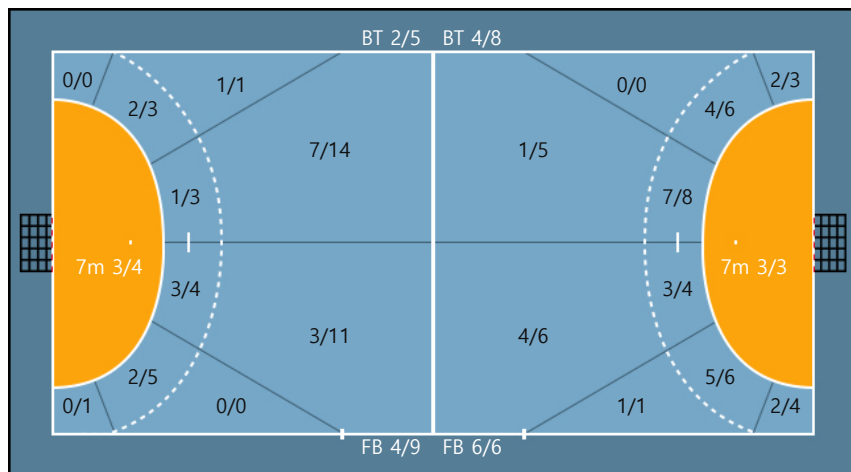

[신한 SOL Pay 23-24 핸드볼 H리그(일반부)]

Shot Distribution

2024. 01. 13 16:00 광명시민체육관

Referees : 조용현 / 이가을
Technical officer : 장래관 / 김국환
MVP : 1. 오사라(경남개발공사)

경남개발공사

32

15 : 10
17 : 12

22

부산시설공단

부산시설공단

Players

Goals / Shots

7. 신진미		
1/1	0/0	1/1
0/1	0/0	0/0
0/0	0/0	2/2

Post: 1

9. 정가희		
0/1	0/0	0/0
0/0	0/0	0/0
0/0	0/0	1/1

Missed: 1

10. 송해리		
2/2	0/1	0/0
0/0	0/0	0/1
0/0	0/0	0/0

14. 황수미		
0/0	0/0	0/0
0/0	0/0	0/0
0/0	0/0	0/0

17. 김진이		
0/0	0/0	0/0
0/0	0/0	0/0
0/0	0/0	0/0

18. 문수현		
0/0	0/0	0/0
0/0	0/0	0/1
0/0	0/0	0/0

19. 김다영		
2/2	0/0	1/3
0/2	0/0	0/2
0/2	0/0	2/3

Missed: 1 Post: 2 Blocked:

1

39. 이혜원		
2/2	0/0	4/4
1/1	0/0	0/0
0/0	1/1	1/1

Missed: 1 Post: 1

74. 이주현		
0/0	0/0	0/0
0/0	0/0	0/0
0/0	0/0	0/0

77. 박시연		
0/0	0/0	0/0
0/0	0/0	0/0
0/0	0/0	0/0

86. 김수연		
0/0	0/0	0/0
0/0	0/0	0/0
0/0	0/0	0/0

88. 최유나		
0/0	0/0	0/0
0/0	0/0	0/0
0/0	0/0	0/0

91. 이지우		
0/0	0/0	0/0
0/0	0/0	0/0
0/0	0/0	0/0

96. 코스타조아나		
0/0	0/0	0/0
0/0	0/0	0/0
0/0	0/0	0/0

99. 몰토바알리나		
0/0	0/0	0/0
0/0	0/0	0/0
1/2	0/0	0/0

Missed: 1 Post: 1

Team

Goals / Shots

Team		
7/8	0/1	6/8
1/4	0/0	0/4
1/4	1/1	6/7

Missed: 4 Post: 5 Blocked: 1

Offense

Defense

Goalkeepers

Goals / Shots

86. 김수연		
4/6	0/0	5/5
1/1	0/0	2/2
7/9	1/2	8/12

88. 최유나		
1/1	0/0	0/0
1/1	0/0	0/0
1/1	0/0	1/1

2Min	2 Minute Suspensions	AS	Assists	BS	Block Shots	BT	Breakthroughs	RB	Rebound
DR	Disqualification with report	RC	Red cards	FB	Fast Breaks	G/S	Goals/Shots	BD	Blocked
S/S	Saves/Shots	YC	Yellow cards	ST	Steals	TF	Technical Faults	%	Efficiency