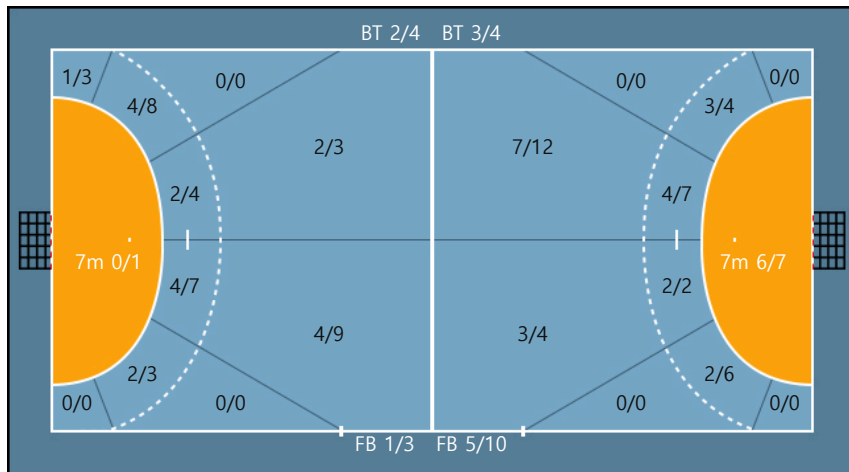

56. 강은지		
0/0	0/0	0/0
0/0	0/0	0/0
0/0	0/0	0/0

Team

Goals / Shots

Team		
5/9	1/1	2/4
0/0	0/0	2/4
3/3	3/7	3/4

Missed: 0 Post: 6 Blocked: 3

Offense

Defense

Goalkeepers