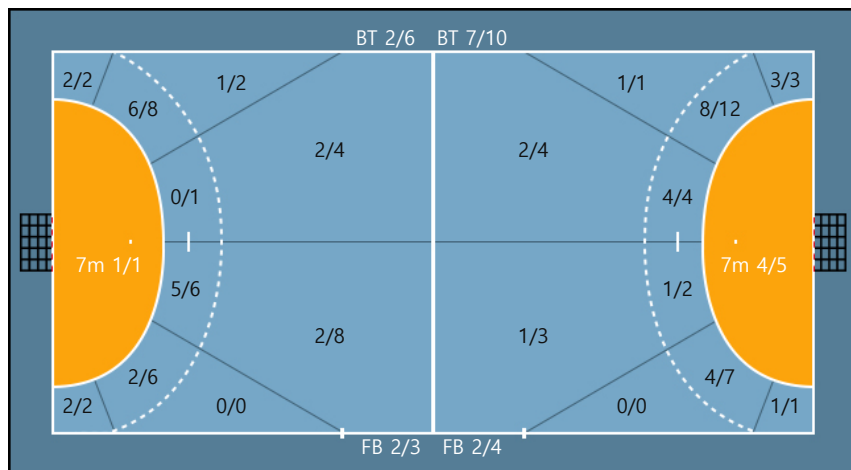

[신한 SOL Pay 23-24 핸드볼 H리그(일반부)]

Shot Distribution

2024. 02. 11 16:00 SK핸드볼경기장

Referees :

Technical officer : 남은영 / 이향걸

MVP : 19. 김금정(광주도시공사)

광주도시공사

29

16 : 13
13 : 10

23

대구광역시청

대구광역시청

Players

Goals / Shots

2. 정연우		
0/0	0/0	0/0
0/0	0/0	0/0
0/0	0/1	0/0

3. 함지선		
1/1	0/0	0/0
1/1	0/0	0/0
0/0	1/1	1/2

7. 이원정		
0/0	1/1	0/0
0/0	0/0	0/0
0/0	1/1	0/0

9. 최경빈		
0/0	0/0	0/0
0/0	0/0	0/0
0/0	0/0	0/0

12. 이현정		
0/0	0/0	0/0
0/0	0/0	0/0
0/0	0/0	0/0

19. 허수림		
0/0	0/0	0/0
1/1	0/0	0/0
0/0	0/0	2/2

20. 황은진		
0/0	0/0	1/1
0/0	0/1	0/0
0/0	0/0	0/0

25. 이예윤		
0/0	0/0	1/1
0/0	0/0	1/1
0/0	0/0	0/0

27. 김민진		
0/0	0/0	0/0
0/0	0/0	0/0
0/0	0/0	0/0

29. 노희경		
0/0	0/1	1/2
0/0	0/1	0/0
1/1	1/2	1/1

Post: 1

Missed: 2

Post: 1 Blocked: 1

31. 지은혜		
1/1	0/1	1/1
0/1	0/0	0/0
4/4	1/1	0/3

56. 강은지		
0/0	0/0	0/0
0/0	0/0	0/0
0/0	0/0	0/0

Missed: 1

Team

Goals / Shots

Team		
2/2	1/3	4/5
2/3	0/2	1/1
5/5	4/6	4/8

Missed: 3 Post: 2 Blocked: 1

Offense

Defense

Goalkeepers

Goals / Shots

12. 이현정		
0/0	0/0	0/0
1/1	0/0	0/0
1/1	0/0	0/0

56. 강은지		
7/8	3/4	5/6
0/2	0/0	2/5
6/6	1/1	3/3

2Min	2 Minute Suspensions	AS	Assists	BS	Block Shots	BT	Breakthroughs	RB	Rebound
DR	Disqualification with report	RC	Red cards	FB	Fast Breaks	G/S	Goals/Shots	BD	Blocked
S/S	Saves/Shots	YC	Yellow cards	ST	Steals	TF	Technical Faults	%	Efficiency