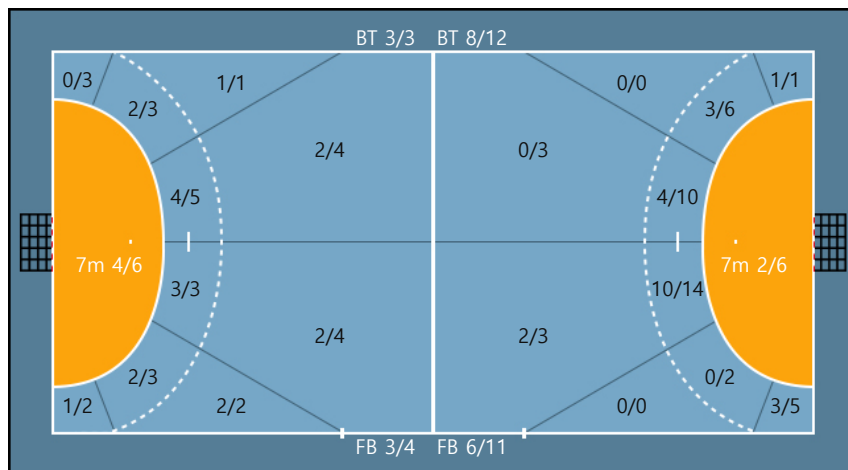

Post: 1 Blocked: 3

56. 강은지		
0/0	0/0	0/0
0/0	0/0	0/0
0/0	0/0	0/0

Team

Goals / Shots

Team		
2/4	1/1	4/4
1/2	0/0	1/1
2/2	3/3	9/15

Missed: 1 Post: 3 Blocked: 8

Offense

Defense