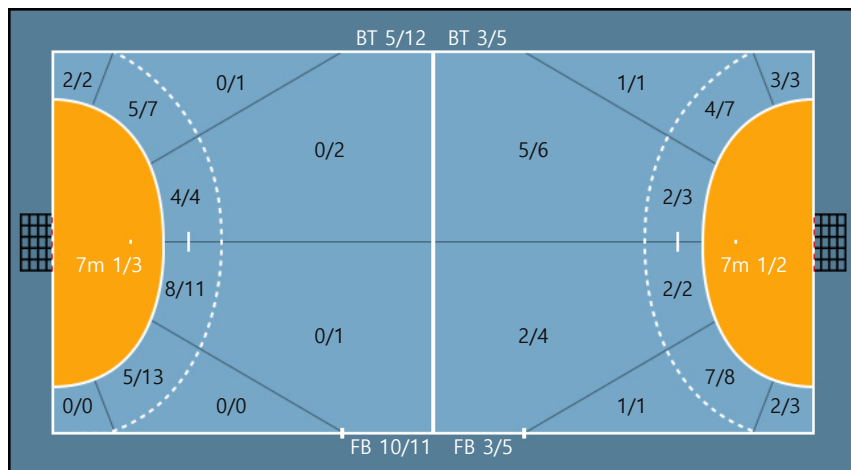

[신한 SOL Pay 23-24 핸드볼 H리그(일반부)]

Shot Distribution

2024. 01. 12 20:00 광명시민체육관

Referees : 박현진 / 이가을
Technical officer : 장래관 / 장면호
MVP : 29. 김지현(광주도시공사)

대구광역시청

25

12 : 16
13 : 14

30

광주도시공사

대구광역시청

Players

Goals / Shots

2. 정연우		
0/0	0/0	0/0
0/0	0/0	0/0
0/0	0/0	0/0

3. 함지선		
1/2	1/1	1/1
0/1	0/0	0/0
1/1	0/0	2/2

7. 이원정		
0/1	0/0	1/1
0/0	0/0	0/0
1/1	1/1	0/0

9. 최경빈		
0/0	0/0	0/0
0/0	0/0	0/0
1/1	0/0	0/0

12. 이현정		
0/0	0/0	0/0
0/0	0/0	0/0
0/0	0/0	0/0

Post: 2

17. 박지원		
0/0	0/0	0/0
0/0	0/0	0/0
0/0	0/0	0/0

19. 허수림		
0/0	0/0	0/0
0/0	0/0	0/0
0/0	0/0	1/1

20. 황은진		
0/0	0/0	0/0
0/0	0/0	0/0
2/2	0/1	0/0

21. 김예진		
0/0	0/0	0/0
0/0	0/0	0/0
0/0	0/0	0/0

22. 김희진		
0/1	0/1	2/3
0/2	0/0	0/0
0/1	1/1	1/2

Missed: 1

Post: 1

25. 이예윤		
0/0	0/0	0/0
0/0	0/0	0/0
1/1	0/0	0/0

27. 김민진		
0/0	0/0	0/0
0/0	0/0	0/0
0/0	0/0	0/0

29. 노희경		
0/0	0/0	0/0
0/0	0/0	0/0
0/0	0/0	0/1

31. 지은혜		
0/1	0/1	0/0
0/0	0/0	0/0
4/4	1/1	2/3

56. 강은지		
0/0	0/0	0/0
0/0	0/0	0/0
0/0	0/0	0/0

Blocked: 1

Team

Goals / Shots

Team		
1/5	1/3	4/5
0/3	0/0	0/0
10/11	3/4	6/9

Missed: 1 Post: 3 Blocked: 1

Offense

Defense

Goalkeepers

Goals / Shots

12. 이현정		
1/1	0/0	0/0
0/1	0/0	0/0
0/0	0/0	1/1

56. 강은지		
3/4	1/2	6/6
1/3	0/0	2/2
9/11	1/1	5/5

2Min	2 Minute Suspensions	AS	Assists	BS	Block Shots	BT	Breakthroughs	RB	Rebound
DR	Disqualification with report	RC	Red cards	FB	Fast Breaks	G/S	Goals/Shots	BD	Blocked
S/S	Saves/Shots	YC	Yellow cards	ST	Steals	TF	Technical Faults	%	Efficiency