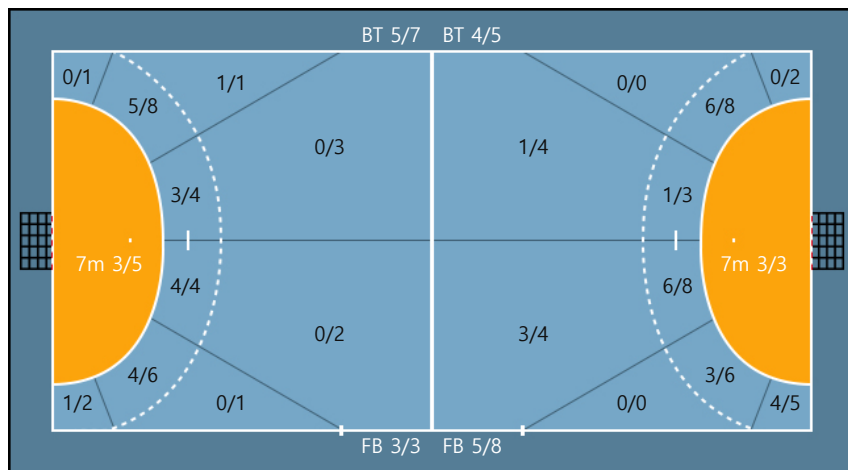

[신한 SOL Pay 23-24 핸드볼 H리그(일반부)]

Shot Distribution

2024. 01. 04 20:00 광명시민체육관

Referees : 정진영 / 이가을
Technical officer : 남은영 / 김영진
MVP : 39. 이혜원(부산시설공단)

부산시설공단

27

13 : 11
14 : 10

21

대구광역시청

대구광역시청

Players

Goals / Shots

2. 정연우		
0/0	0/0	0/0
0/0	0/0	0/0
0/0	0/0	0/0

3. 함지선		
0/0	0/0	0/0
0/0	0/0	0/0
0/0	0/0	1/2

7. 이원정		
0/0	0/0	2/2
0/0	0/0	0/0
0/0	0/0	0/1

9. 최경빈		
0/0	0/0	0/0
0/0	0/0	0/0
0/0	0/0	0/0

12. 이현정		
0/0	0/0	0/0
0/0	0/0	0/0
0/0	0/0	0/0

Post: 1

17. 박지원		
0/0	0/0	0/0
0/0	0/0	0/0
0/0	0/0	0/0

19. 허수림		
0/0	0/0	0/0
0/0	0/0	0/0
1/1	0/0	0/0

20. 황은진		
0/0	0/0	0/0
0/0	0/0	0/0
1/1	0/0	0/0

21. 김예진		
0/0	0/0	0/0
0/0	0/0	0/0
0/0	0/0	0/0

22. 김희진		
0/0	0/0	0/0
0/0	0/0	0/0
1/4	0/0	3/3

Missed: 1 Post: 1 Blocked:

1

25. 이예윤		
0/0	0/0	0/0
0/0	0/0	0/0
0/0	0/0	0/0

27. 김민진		
0/0	0/0	0/0
0/0	0/0	0/0
0/0	0/0	0/0

29. 노희경		
3/3	0/0	2/3
0/0	0/0	1/1
0/1	0/0	1/1

Missed: 1 Blocked: 1

31. 지은혜		
0/1	0/0	0/0
0/0	0/0	0/0
3/3	0/0	2/5

Missed: 1 Blocked: 1

56. 강은지		
0/0	0/0	0/0
0/0	0/0	0/0
0/0	0/0	0/0

Team

Goals / Shots

Team	Goals	Shots
3/4	0/0	4/5
0/0	0/0	1/1
6/10	0/0	7/12

Missed: 3 Post: 2 Blocked: 3

Offense

Defense

Goalkeepers

Goals / Shots

56. 강은지		
13/13	1/3	3/5
0/0	0/0	1/4
4/6	1/3	3/5

2Min	2 Minute Suspensions	AS	Assists	BS	Block Shots	BT	Breakthroughs	RB	Rebound
DR	Disqualification with report	RC	Red cards	FB	Fast Breaks	G/S	Goals/Shots	BD	Blocked
S/S	Saves/Shots	YC	Yellow cards	ST	Steals	TF	Technical Faults	%	Efficiency