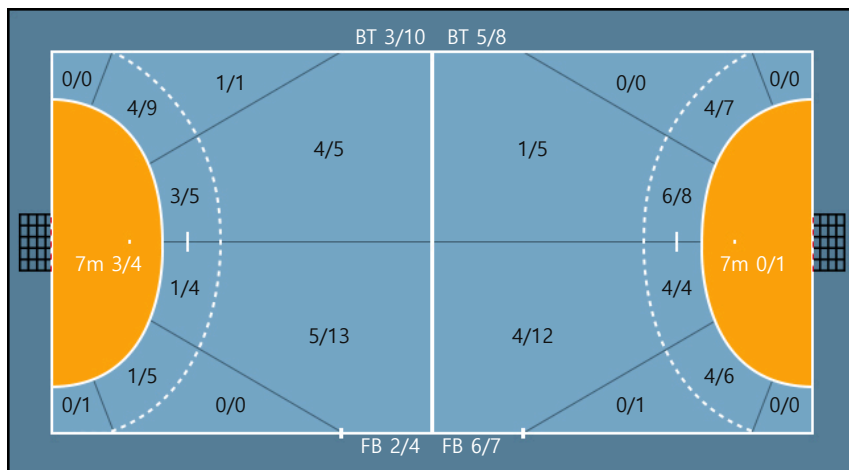

[신한 SOL Pay 23-24 핸드볼 H리그(일반부)]

Shot Distribution

2024. 04. 20 16:10 SK핸드볼경기장

Referees :

Technical officer : 남은영 / 장래관

MVP : 7. 신진미(부산시설공단)

광주도시공사

22

8 : 12
14 : 11

23

부산시설공단

광주도시공사

Players

Goals / Shots

2. 방민서		
0/0	0/0	0/0
0/0	0/1	1/1
0/0	0/0	0/0

8. 이한솔		
0/0	0/0	0/0
0/0	0/0	0/0
0/0	0/0	0/0

9. 서아루		
0/1	0/0	1/1
0/0	0/0	0/0
0/0	0/0	0/0

10. 원선필		
0/0	0/0	0/0
0/0	0/0	0/0
1/1	0/0	0/0

13. 정현희		
3/3	0/1	1/1
0/0	0/0	0/0
2/2	0/0	1/1

Missed: 1 Post: 2

Blocked: 1

Post: 1

17. 김서진		
0/0	0/0	0/0
0/0	0/0	0/0
0/0	0/0	0/0

19. 김금정		
1/1	0/0	0/0
0/1	0/1	0/1
1/1	0/0	0/0

21. 김금순		
0/0	0/0	0/0
0/0	0/0	0/0
1/2	0/0	0/0

22. 김수민		
0/0	0/0	1/1
0/1	0/0	0/1
0/0	0/0	0/0

24. 박지호		
0/0	0/0	0/0
0/0	0/0	0/0
0/0	0/0	0/0

Missed: 1 Post: 1

Missed: 1

Post: 1

29. 김지현		
1/2	0/0	4/5
1/1	0/1	1/2
1/1	0/1	0/0

37. 유정원		
0/0	0/0	0/0
0/0	0/0	0/0
0/0	0/0	0/0

88. 박조은		
0/0	0/0	0/0
0/0	0/0	0/0
0/0	0/0	0/0

Missed: 1 Post: 2

Team

Goals / Shots

Team		
5/7	0/1	7/8
1/3	0/3	2/5
6/7	0/1	1/1

Missed: 4 Post: 7 Blocked: 1

Offense

Defense

Goalkeepers

Goals / Shots

37. 유정원		
0/0	0/0	0/0
0/0	0/0	0/1
0/0	0/0	0/0

88. 박조은		
4/5	3/5	9/12
0/2	0/1	0/2
2/5	1/2	4/4

2Min	2 Minute Suspensions	AS	Assists	BS	Block Shots	BT	Breakthroughs	RB	Rebound
DR	Disqualification with report	RC	Red cards	FB	Fast Breaks	G/S	Goals/Shots	BD	Blocked
S/S	Saves/Shots	YC	Yellow cards	ST	Steals	TF	Technical Faults	%	Efficiency