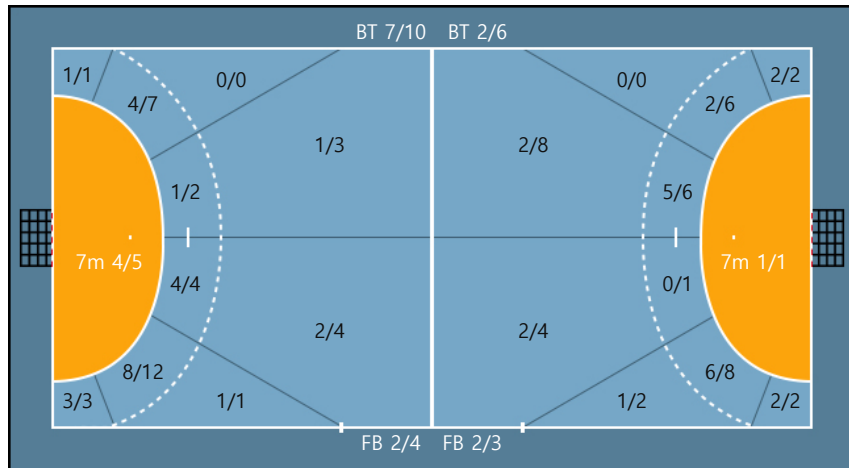

88. 박조은		
0/0	0/0	0/0
0/0	0/0	0/0
0/0	0/0	0/0

Team

Goals / Shots

Team		
7/8	3/4	5/6
1/3	0/0	2/5
7/7	1/1	3/3

Missed: 2 Post: 3 Blocked: 1

Offense

Defense

Goalkeepers