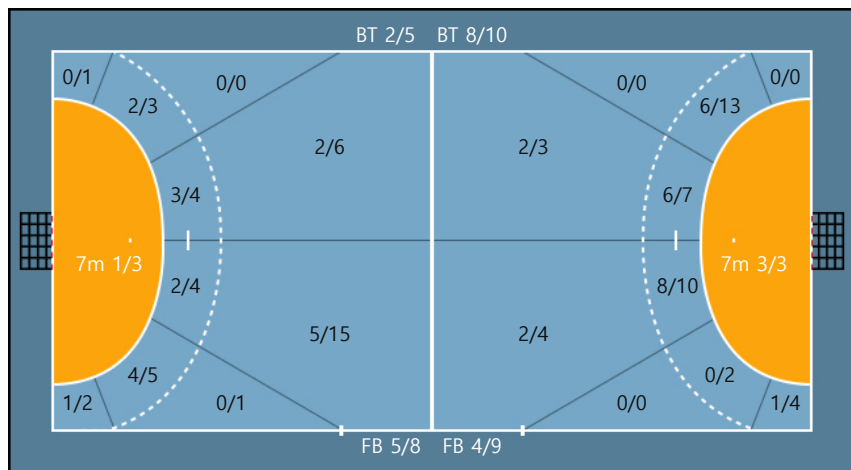

[신한 SOL Pay 23-24 핸드볼 H리그(일반부)]

Shot Distribution

2024. 01. 25 18:00 부산기장체육관

Referees : 이가을 / 권진수
Technical officer : 김영진 / 장면호
MVP : 23. 허유진(경남개발공사)

광주도시공사 20 8 : 12 28 28 경남개발공사

광주도시공사

Players

Goals / Shots

2. 방민서		
0/0	0/0	0/0
1/1	0/0	0/0
1/1	0/0	0/0

8. 이한솔		
0/0	0/0	0/0
0/0	0/0	0/0
2/2	1/1	0/0

9. 서아루		
0/0	0/0	1/1
0/0	0/0	0/0
0/0	1/1	0/1

17. 김서진		
0/0	0/0	0/0
0/1	0/0	0/0
2/2	0/0	0/1

18. 한승미		
0/0	0/0	0/0
0/0	0/0	0/0
0/0	0/0	0/0

Missed: 1 Post: 1

Missed: 1

19. 김금정		
1/3	0/1	1/1
0/0	0/0	0/0
1/1	1/2	0/0

21. 김금순		
0/0	0/0	0/0
0/1	0/0	0/0
1/1	0/0	0/0

22. 김수민		
0/0	0/0	0/0
0/0	0/0	0/0
0/0	0/0	0/0

24. 박지호		
0/0	0/0	0/0
0/0	0/0	0/0
0/0	0/0	0/0

29. 김지현		
2/4	0/0	2/3
0/0	0/0	0/1
1/2	1/2	0/0

Missed: 1 Post: 2

Post: 1

Missed: 2 Post: 1 Blocked:

1

37. 유정원		
0/0	0/0	0/0
0/0	0/0	0/0
0/0	0/0	0/0

88. 박조은		
0/0	0/0	0/0
0/0	0/0	0/0
0/0	0/0	0/0

Team

Goals / Shots

Team		
3/7	0/1	4/5
1/3	0/0	0/1
8/9	4/6	0/2

Missed: 5 Post: 5 Blocked: 1

Offense

Defense

Goalkeepers

Goals / Shots

37. 유정원		
1/1	0/0	1/1
0/0	0/0	0/0
0/0	1/1	2/3

88. 박조은		
6/8	2/6	2/3
0/0	0/0	1/3
4/4	1/2	7/7

2Min	2 Minute Suspensions	AS	Assists	BS	Block Shots	BT	Breakthroughs	RB	Rebound
DR	Disqualification with report	RC	Red cards	FB	Fast Breaks	G/S	Goals/Shots	BD	Blocked
S/S	Saves/Shots	YC	Yellow cards	ST	Steals	TF	Technical Faults	%	Efficiency