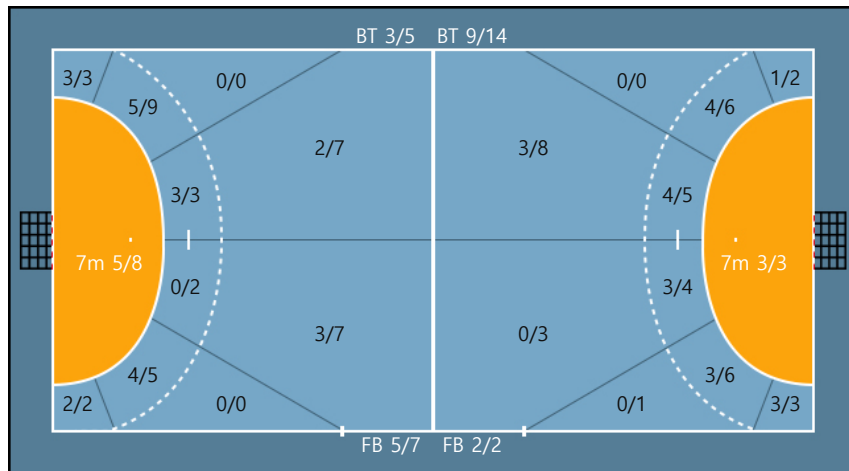

Team

Goals / Shots

Team		
1/1	2/2	6/9
1/3	0/1	3/6
8/9	2/3	4/9

Missed: 1 Post: 2 Blocked: 3

Offense

Defense

Goalkeepers

Goals / Shots