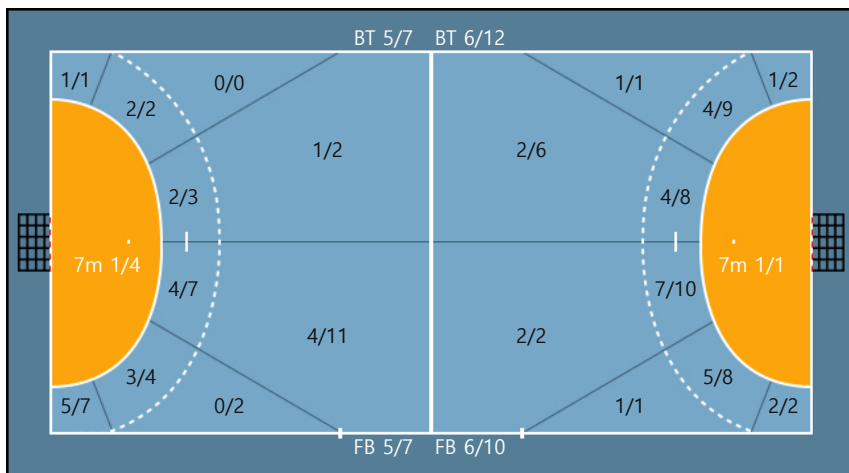

Goals / Shots

Team		
2/7	0/1	6/8
1/4	0/0	1/3
2/4	3/3	8/9

Missed: 2 Post: 2 Blocked: 2

Offense

Defense

Goalkeepers

Goals / Shots

37. 유정원		
0/0	0/0	1/1
0/0	0/0	0/0
1/1	0/0	0/0