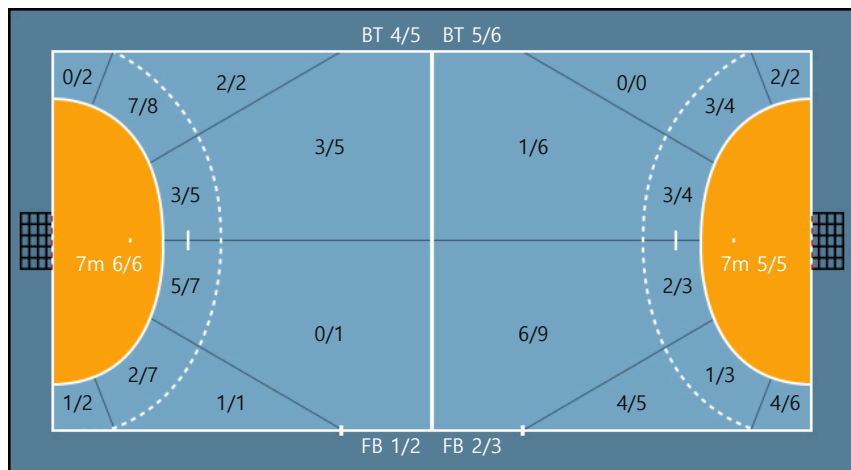

33. 이연승		
0/0	0/0	0/0
0/0	0/0	0/0
0/0	0/0	0/0

Team

Goals / Shots

Team		
3/3	2/2	1/3
3/4	0/0	2/4
10/11	2/5	7/9

Missed: 2 Post: 3 Blocked: 4

Offense

Defense

Goalkeepers