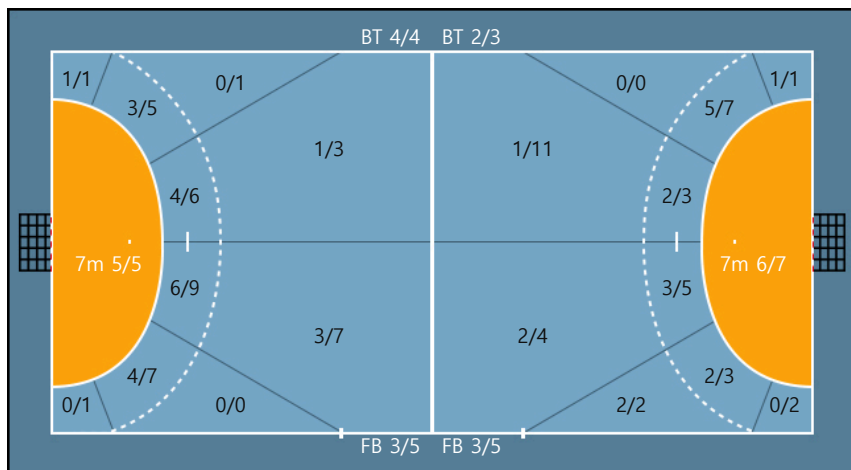

[신한 SOL Pay 23-24 핸드볼 H리그(일반부)]

Shot Distribution

2024. 04. 20 18:00 SK핸드볼경기장

Referees :

Technical officer : 남은영 / 장래관

MVP : 24. 김소라(경남개발공사)

삼척시청

24

11 : 12
13 : 15

27

경남개발공사

경남개발공사

Players

Goals / Shots

1. 오사라		
0/0	0/0	0/0
0/0	0/0	0/0
0/0	0/0	0/0

2. 정예영		
1/1	0/0	0/1
0/0	0/0	0/1
0/0	0/0	0/0

11. 김연우		
0/0	0/0	0/0
0/0	0/0	0/0
1/1	0/0	0/0

12. 김채현		
0/0	0/0	0/0
0/0	0/0	0/0
0/0	0/0	0/0

13. 이연경		
1/1	0/0	2/2
0/0	0/0	0/0
1/1	0/0	1/4

Blocked: 1

18. 배민희		
0/0	1/1	1/1
0/0	0/1	0/0
0/0	0/0	1/1

19. 김다민		
0/0	0/0	0/0
0/0	0/0	0/0
0/0	0/0	0/0

21. 유혜정		
0/0	0/0	0/0
0/0	0/0	0/0
1/1	0/0	0/0

23. 허유진		
0/0	0/0	0/0
0/0	0/0	0/1
0/0	0/0	5/5

24. 김소라		
1/1	1/2	0/0
0/0	0/0	0/0
1/2	2/2	3/4

Missed: 1

Post: 1

Missed: 1

29. 김이슬		
0/0	0/0	0/0
0/0	0/0	0/0
0/0	0/0	0/0

31. 최지혜		
0/0	0/0	0/1
0/0	0/0	0/1
2/2	0/0	1/2

32. 김세진		
0/0	0/0	0/0
0/0	0/0	0/0
0/0	0/0	0/0

33. 이연승		
0/0	0/0	0/0
0/0	0/0	0/0
0/0	0/0	0/0

Missed: 2 Blocked: 1

Team

Goals / Shots

Team		
3/3	2/3	3/5
0/0	0/1	0/3
6/7	2/2	11/16

Missed: 4 Post: 1 Blocked: 2

Offense

Defense

Goalkeepers

Goals / Shots

1. 오사라		
3/4	0/2	5/7
0/1	0/2	1/2
8/9	1/2	4/4

12. 김채현		
0/0	0/0	0/0
0/0	0/0	0/0
1/1	0/0	1/1

2Min	2 Minute Suspensions	AS	Assists	BS	Block Shots	BT	Breakthroughs	RB	Rebound
DR	Disqualification with report	RC	Red cards	FB	Fast Breaks	G/S	Goals/Shots	BD	Blocked
S/S	Saves/Shots	YC	Yellow cards	ST	Steals	TF	Technical Faults	%	Efficiency