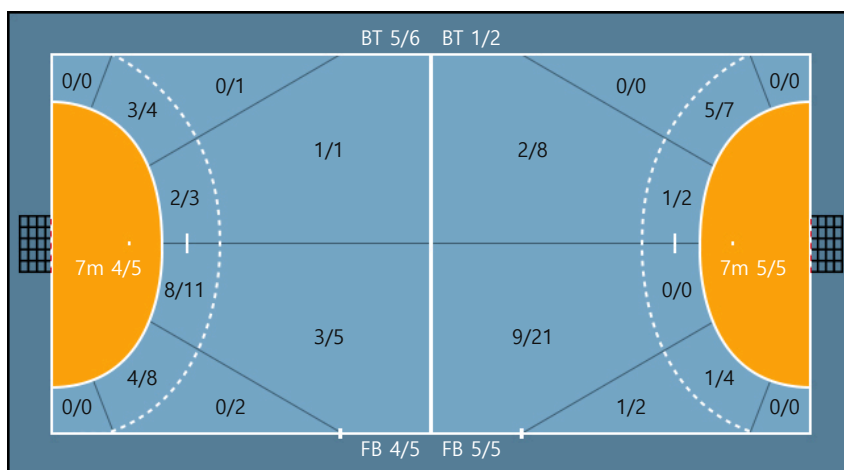

2

Team

Goals / Shots

Team		
2/4	2/2	3/4
1/1	0/1	3/6
6/7	4/5	4/5

Missed: 2 Post: 3 Blocked: 4

Offense

Defense

Goalkeepers