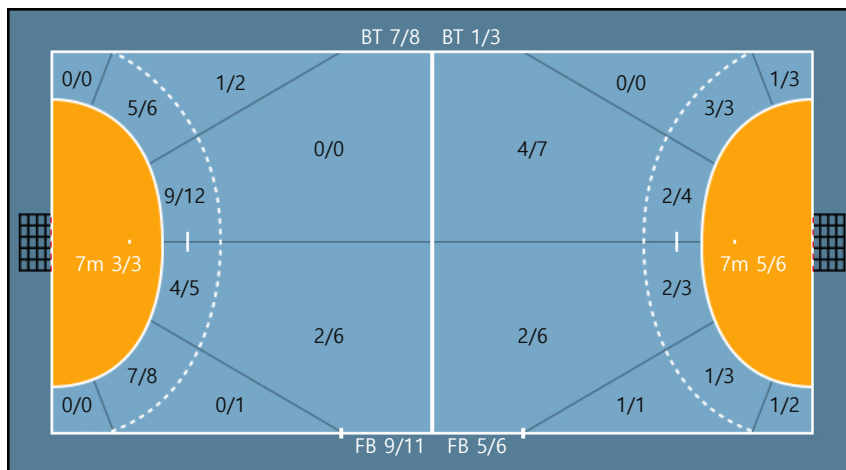

32. 김세진		
0/0	0/0	1/1
0/0	0/0	0/0
0/0	0/0	0/0

33. 이연승		
1/2	0/1	1/1
0/0	0/0	0/0
0/0	0/0	0/0

Team

Goals / Shots

Team		
4/6	1/2	13/16
0/0	0/1	2/3
1/1	3/3	7/11

Missed: 0 Post: 0 Blocked: 0

Offense

Defense