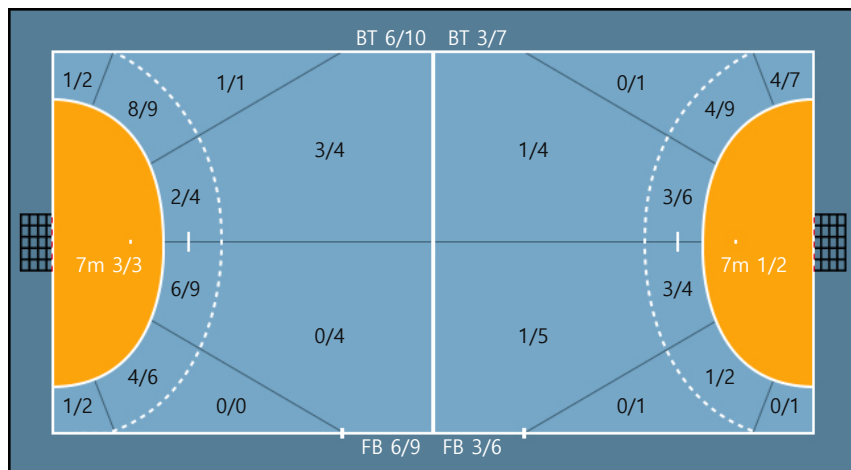

Post: 1

Team

Goals / Shots

Team		
5/8	1/2	2/5
3/5	0/0	3/3
6/6	2/4	7/8

Missed: 1 Post: 2 Blocked: 0

Offense

Defense

Goalkeepers