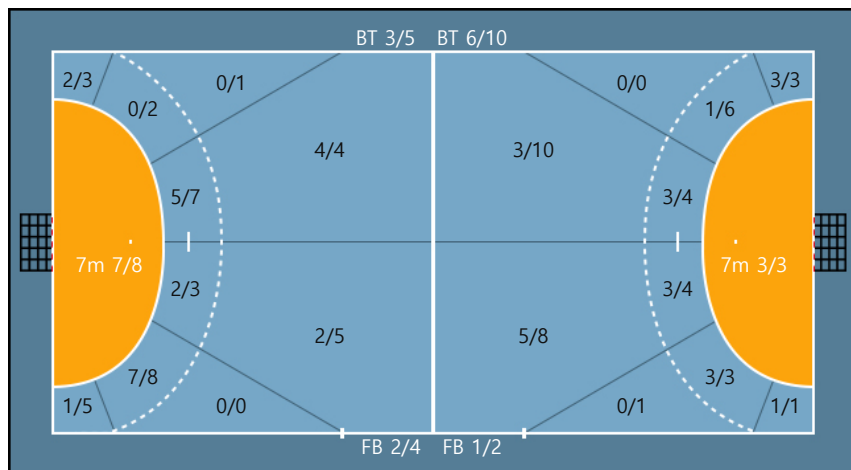

[신한 SOL Pay 23-24 핸드볼 H리그(일반부)]

Shot Distribution

2024. 01. 21 14:00 부산기장체육관

Referees : 이가을 / 박현진
Technical officer : 남은영 / 김국환
MVP : 23. 허유진(경남개발공사)

경남개발공사

30

13 : 15
17 : 11

26

서울시청

경남개발공사

Players

Goals / Shots

1. 오사라		
0/0	0/0	0/0
0/0	0/0	0/0
0/0	0/0	0/0

Missed: 1

11. 김연우		
0/0	0/0	0/0
0/0	0/0	0/0
0/0	0/0	0/1

12. 김채현		
0/0	0/0	0/0
0/0	0/0	0/0
0/0	0/0	0/0

13. 이연경		
0/1	0/0	1/1
2/2	0/0	1/1
3/3	0/0	2/2

Post: 2

18. 배민희		
2/2	0/0	1/1
0/0	0/0	0/0
0/0	0/0	0/1

19. 김다민		
0/0	0/0	0/0
0/0	0/0	0/0
0/0	0/0	0/0

21. 유혜정		
0/0	0/0	1/1
0/0	0/0	0/1
0/0	0/1	0/0

Missed: 1

23. 허유진		
0/0	0/0	0/1
0/0	0/0	1/1
3/3	0/0	4/5

Post: 1

24. 김소라		
1/1	1/1	1/1
0/0	0/0	1/1
1/1	0/0	0/0

29. 김이슬		
0/0	0/0	0/0
0/0	0/0	0/0
0/0	1/2	0/0

31. 최지혜		
0/0	0/1	0/0
0/0	0/0	1/1
0/0	1/2	0/0

Missed: 1

32. 김세진		
0/0	0/0	0/0
0/0	0/0	0/0
0/0	0/0	0/0

33. 이연승		
0/0	0/0	0/0
0/0	0/0	0/1
0/0	0/0	1/1

Team

Goals / Shots

Team		
3/4	1/2	4/5
2/2	0/0	4/6
7/7	2/5	7/10

Missed: 3 Post: 3 Blocked: 0

Offense

Defense

Goalkeepers

Goals / Shots

1. 오사라		
3/4	0/0	5/5
1/4	1/3	2/4
6/9	2/2	5/6

12. 김채현		
0/0	0/0	0/0
0/0	0/0	0/0
0/0	0/0	1/1

2Min	2 Minute Suspensions	AS	Assists	BS	Block Shots	BT	Breakthroughs	RB	Rebound
DR	Disqualification with report	RC	Red cards	FB	Fast Breaks	G/S	Goals/Shots	BD	Blocked
S/S	Saves/Shots	YC	Yellow cards	ST	Steals	TF	Technical Faults	%	Efficiency