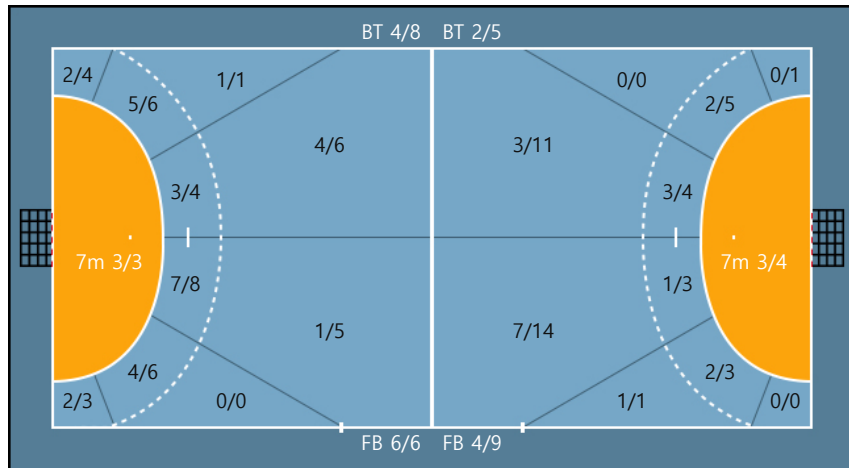

경남개발공사

Players

Goals / Shots

1. 오사라		
0/0	0/0	0/0
0/0	0/0	0/0
0/0	0/0	0/0

2. 정예영		
0/0	0/0	0/0
0/0	0/0	0/0
0/0	0/0	0/0

11. 김연우		
1/1	0/0	0/0
0/0	0/0	0/0
1/1	0/0	0/0

12. 김채현		
0/0	0/0	0/0
0/0	0/0	0/0
0/0	0/0	0/0

13. 이연경		
1/2	0/0	1/1
0/0	0/0	1/1
0/0	0/0	1/2

Missed: 2 Post: 1

18. 배민희		
0/0	0/0	0/0
0/0	0/0	0/0
0/0	0/0	0/0

19. 김다민		
0/0	0/0	0/0
1/1	0/0	0/0
0/0	0/0	0/1

21. 유혜정		
0/0	0/0	1/1
1/1	0/0	0/0
2/3	0/0	1/1

23. 허유진		
0/0	0/0	0/0
0/0	0/0	0/0
2/3	1/1	2/2

24. 김소라		
0/1	0/0	1/1
0/0	0/0	0/0
2/2	0/0	0/0

Missed: 1 Blocked: 1

25. 김아영		
0/0	0/0	0/0
0/0	0/0	0/0
1/1	0/1	0/0

29. 김이슬		
2/2	0/0	2/2
0/0	0/0	1/1
0/0	0/0	1/1

31. 최지혜		
0/0	0/0	0/0
0/0	0/0	0/0
0/0	0/0	2/3

Blocked: 1

32. 김세진		
0/0	0/0	0/0
0/0	0/0	0/0
0/0	0/0	1/1

Post: 1

33. 이연승		
1/1	0/0	0/0
0/0	0/0	0/0
0/0	0/0	1/2

Team

Goals / Shots

Team		
5/7	0/0	5/5
2/2	0/0	2/2
8/10	1/2	9/13

Missed: 3 Post: 2 Blocked: 2

Offense

Defense

Goalkeepers

Goals / Shots

1. 오사라		
5/6	0/1	4/5
1/4	0/0	0/4
1/4	1/1	5/6

12. 김채현		
2/2	0/0	2/3
0/0	0/0	0/0
0/0	0/0	1/1

2Min	2 Minute Suspensions	AS	Assists	BS	Block Shots	BT	Breakthroughs	RB	Rebound
DR	Disqualification with report	RC	Red cards	FB	Fast Breaks	G/S	Goals/Shots	BD	Blocked
S/S	Saves/Shots	YC	Yellow cards	ST	Steals	TF	Technical Faults	%	Efficiency