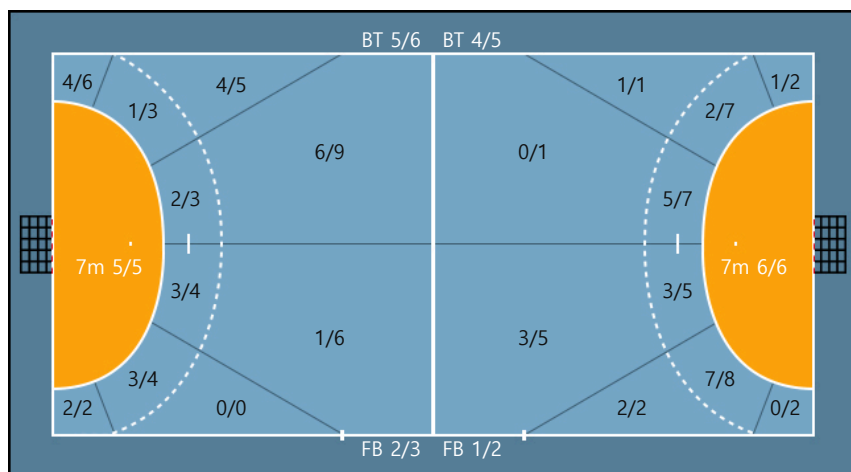

Missed: 1

99. 몰토바알리나		
0/0	0/0	0/0
0/0	0/0	0/0
1/1	0/0	2/3

Team

Goals / Shots

Team		
8/8	1/1	9/9
0/4	0/1	1/1
2/3	3/4	7/11

Missed: 5 Post: 1 Blocked: 0

Offense

Defense