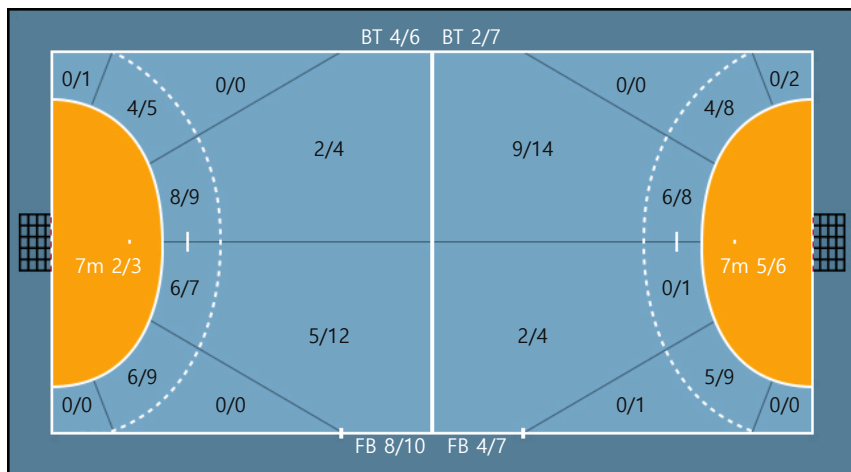

Missed: 1

Team

Goals / Shots

Team		
5/6	1/2	9/13
0/0	0/0	3/4
4/5	0/1	11/14

Missed: 2 Post: 3 Blocked: 3

Offense

Defense

Goalkeepers