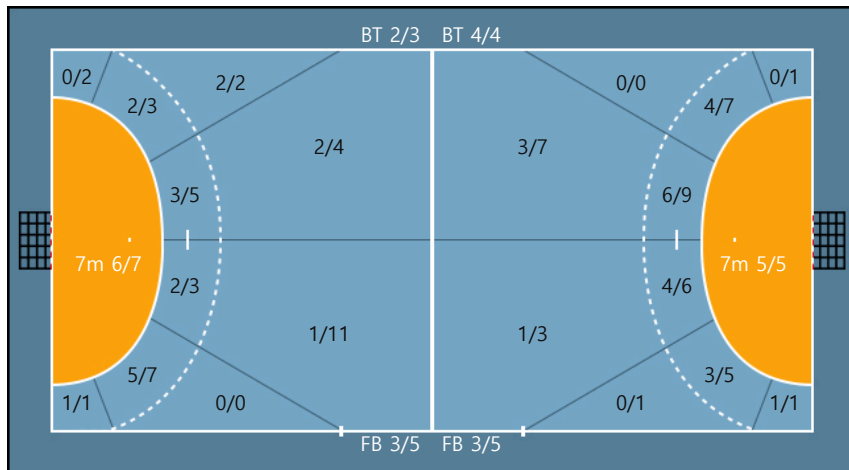

88. 양처림		
0/0	0/0	0/0
0/0	0/0	0/0
0/0	0/0	0/0

Team

Goals / Shots

Team		
3/4	0/2	5/7
0/1	0/2	1/2
9/10	1/2	5/5

Missed: 3 Post: 7 Blocked: 1

Offense

Defense

Goalkeepers