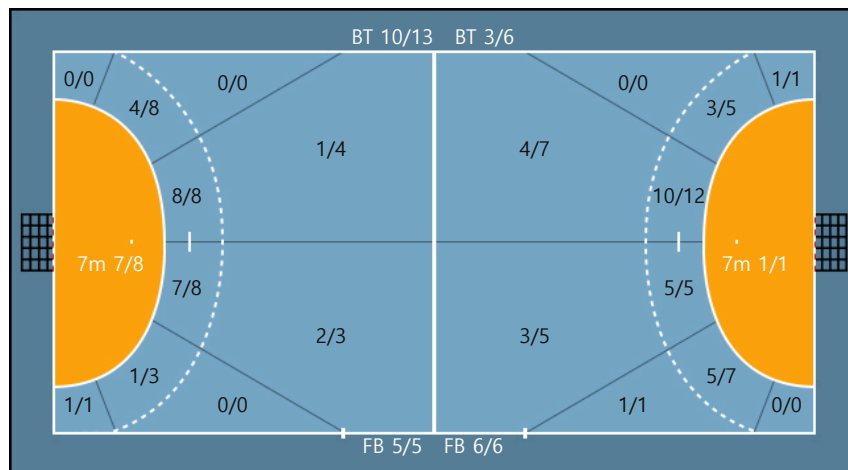

[신한 SOL Pay 23-24 핸드볼 H리그(일반부)]

Shot Distribution

2024. 04. 18 20:00 SK핸드볼경기장

Referees :

Technical officer : 남은영 / 장래관
MVP : 24. 강경민(SK슈가글라이더즈)

SK슈가글라이더즈 33 15 : 13 31 대구광역시청
대구광역시청

Players

Goals / Shots

2. 정연우		
1/1	0/0	0/0
0/0	0/0	0/0
0/0	0/0	0/0

3. 함지선		
1/1	0/0	0/1
0/0	0/0	0/1
0/0	0/1	1/1

7. 이원정		
0/0	0/0	0/0
0/0	0/0	0/1
1/1	0/0	0/0

9. 최경빈		
0/0	0/0	0/0
0/0	0/0	0/0
0/0	0/0	1/1

12. 이현정		
0/0	0/0	0/0
0/0	0/0	0/0
0/0	0/0	0/0

17. 박지원		
0/0	0/0	0/0
0/0	0/0	0/0
0/0	0/0	0/0

19. 허수림		
0/0	0/0	1/1
0/0	0/0	0/0
1/2	0/0	1/1

20. 황은진		
0/0	0/0	1/1
1/1	0/0	1/1
0/0	0/0	1/2

29. 노희경		
0/0	0/0	1/1
0/0	0/0	0/0
0/0	1/1	1/1

31. 지은혜		
1/3	0/0	4/4
1/1	0/0	0/0
4/4	1/1	5/5

Missed: 1

Missed: 2 Blocked: 1

Post: 1 Blocked: 2

56. 강은지		
0/0	0/0	0/0
0/0	0/0	0/0
0/0	0/0	0/0

Team

Goals / Shots

Team		
3/5	0/0	7/8
2/2	0/0	1/3
6/7	2/3	10/11

Missed: 3 Post: 1 Blocked: 3

Offense

Defense

Goalkeepers

Goals / Shots

56. 강은지		
13/13	2/2	8/9
0/0	0/0	1/3
4/4	3/5	2/2

2Min	2 Minute Suspensions	AS	Assists	BS	Block Shots	BT	Breakthroughs	RB	Rebound
DR	Disqualification with report	RC	Red cards	FB	Fast Breaks	G/S	Goals/Shots	BD	Blocked
S/S	Saves/Shots	YC	Yellow cards	ST	Steals	TF	Technical Faults	%	Efficiency