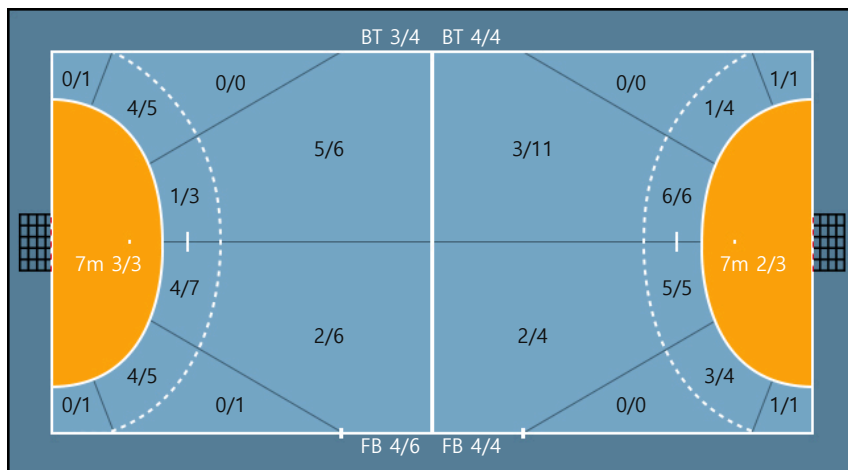

Offense

Defense

Goalkeepers

Goals / Shots

37. 유정원		
0/0	0/0	1/1
0/0	0/0	0/0
1/1	0/0	0/1

88. 박조은		
2/3	3/4	5/6
0/1	0/2	0/2
8/9	0/1	4/4

2Min	2 Minute Suspensions	AS	Assists	BS	Block Shots	BT	Breakthroughs	RB	Rebound
DR	Disqualification with report	RC	Red cards	FB	Fast Breaks	G/S	Goals/Shots	BD	Blocked
S/S	Saves/Shots	YC	Yellow cards	ST	Steals	TF	Technical Faults	%	Efficiency