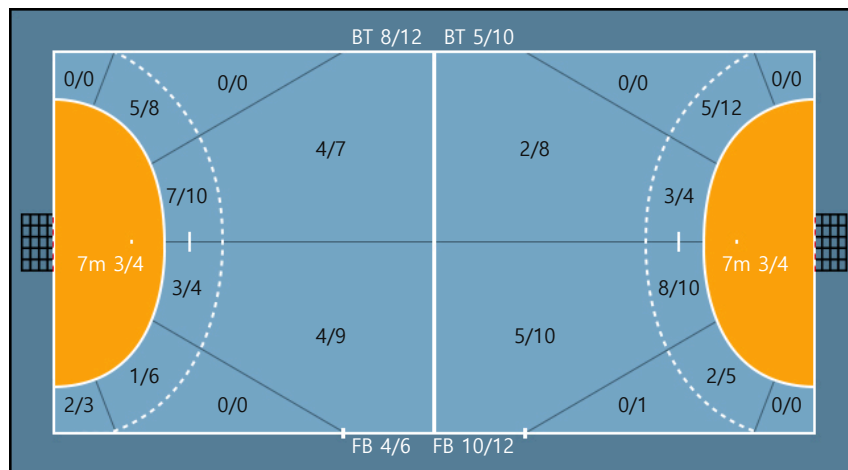

[신한 SOL Pay 23-24 핸드볼 H리그(일반부)]

Shot Distribution

2024. 04. 14 16:10 광주빛고을체육관

Referees :

Technical officer : 남은영 / 김국환

MVP : 7. 조은빈(서울시청)

부산시설공단

28

13 : 13
15 : 16

29

서울시청

서울시청

Players

Goals / Shots

2. 송지영		
0/0	0/0	0/0
0/0	0/0	1/1
0/0	0/0	2/2

Post: 1

7. 조은빈		
0/1	0/0	4/5
0/0	0/0	2/2
2/2	0/0	2/2

11. 박수정		
0/0	0/0	3/3
0/0	0/0	0/3
0/0	0/0	0/0

12. 정진희		
0/0	0/0	0/0
0/0	0/0	0/0
0/0	0/0	0/0

16. 나혜린		
0/0	0/0	0/0
0/0	0/0	0/0
0/0	0/0	0/0

17. 조수연		
0/1	0/0	1/1
0/1	0/0	1/1
1/2	0/0	0/0

20. 이규희		
0/0	0/0	0/1
0/0	0/0	0/1
0/0	0/0	0/0

23. 우빛나		
0/0	0/0	2/2
0/2	0/0	1/2
1/1	0/0	1/3

Missed: 1 Blocked: 2

24. 권한나		
0/0	0/0	2/4
0/0	0/0	0/0
1/1	1/1	1/1

Blocked: 1

27. 오예나		
0/0	0/0	0/0
0/0	0/0	0/0
0/0	0/0	0/0

Missed: 1

28. 안혜인		
0/0	0/0	0/0
0/0	0/0	0/1
0/0	0/0	0/0

29. 윤예진		
0/0	0/0	0/0
0/0	0/0	0/0
0/0	0/0	0/0

33. 최현주		
0/0	0/0	0/0
0/0	0/0	0/0
0/0	0/0	0/0

88. 조아람		
0/0	0/0	0/1
0/0	0/0	0/0
0/0	0/0	0/0

Team

Goals / Shots

Team		
0/2	0/0	12/17
0/3	0/0	5/11
5/6	1/1	6/8

Missed: 2 Post: 1 Blocked: 3

Offense

Defense

Goalkeepers

Goals / Shots

12. 정진희		
3/6	0/2	7/9
0/2	0/0	2/5
7/9	1/1	8/14

2Min	2 Minute Suspensions	AS	Assists	BS	Block Shots	BT	Breakthroughs	RB	Rebound
DR	Disqualification with report	RC	Red cards	FB	Fast Breaks	G/S	Goals/Shots	BD	Blocked
S/S	Saves/Shots	YC	Yellow cards	ST	Steals	TF	Technical Faults	%	Efficiency