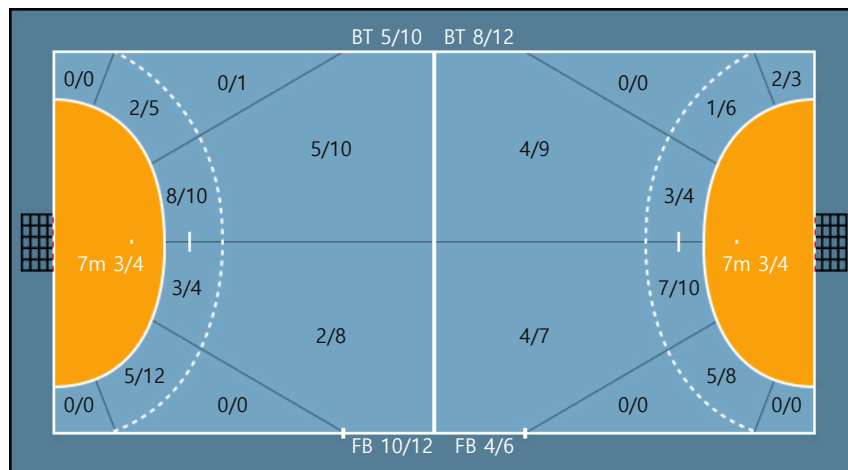

[신한 SOL Pay 23-24 핸드볼 H리그(일반부)]

Shot Distribution

2024. 04. 14 16:10 광주빛고을체육관

Referees :

Technical officer : 남은영 / 김국환

MVP : 7. 조은빈(서울시청)

부산시설공단

28

13 : 13
15 : 16

29

서울시청

부산시설공단

Players

Goals / Shots

7. 신진미		
0/1	0/0	2/2
0/0	0/0	0/1
2/3	0/0	1/1

Post: 1

9. 정가희		
0/0	0/0	1/1
0/0	0/0	0/0
1/1	0/0	2/2

Missed: 1 Post: 1

10. 송해리		
1/1	0/0	0/1
0/0	0/0	0/0
2/2	0/0	1/1

14. 황수미		
0/0	0/0	0/0
0/0	0/0	0/0
0/0	0/0	0/0

18. 문수현		
0/0	0/1	1/1
0/0	0/0	0/0
0/0	0/0	1/3

19. 김다영		
1/1	0/1	2/2
0/1	0/0	1/1
1/2	1/1	1/2

Missed: 1 Post: 1

39. 이해원		
0/1	0/0	0/0
0/0	0/0	1/1
0/0	0/0	1/1

Blocked: 2

74. 이주현		
0/0	0/0	0/0
0/0	0/0	0/0
0/0	0/0	0/0

77. 박시연		
0/0	0/0	0/0
0/0	0/0	0/0
0/0	0/0	0/0

86. 김수연		
0/0	0/0	0/0
0/0	0/0	0/0
0/0	0/0	0/0

88. 최유나		
0/0	0/0	0/0
0/0	0/0	0/0
0/0	0/0	0/0

91. 이지우		
0/0	0/0	0/0
0/0	0/0	0/0
0/0	0/0	0/0

96. 코스타조아나		
1/2	0/0	1/2
0/1	0/0	0/2
1/1	0/0	1/4

Post: 1 Blocked: 1

Team

Goals / Shots

Team		
3/6	0/2	7/9
0/2	0/0	2/5
7/9	1/1	8/14

Missed: 2 Post: 4 Blocked: 3

Offense

Defense

Goalkeepers

Goals / Shots

86. 김수연		
0/2	0/0	12/17
0/3	0/0	5/11
5/6	1/1	5/7

88. 최유나		
0/0	0/0	0/0
0/0	0/0	0/0
0/0	0/0	1/1

2Min	2 Minute Suspensions	AS	Assists	BS	Block Shots	BT	Breakthroughs	RB	Rebound
DR	Disqualification with report	RC	Red cards	FB	Fast Breaks	G/S	Goals/Shots	BD	Blocked
S/S	Saves/Shots	YC	Yellow cards	ST	Steals	TF	Technical Faults	%	Efficiency